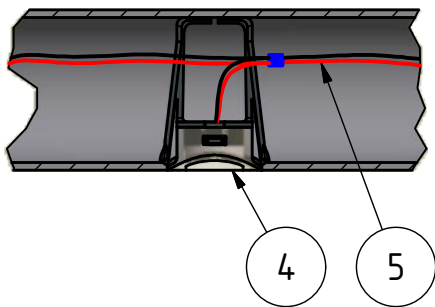

A (1 : 2)

1. Handrail MOD 8925 / 0900
($\text{Ø}42,4 \times 2\text{mm}$ / $\text{Ø}48,3 \times 2\text{mm}$)
2. Handrail bracket MOD 0710.64x
3. Baluster tube MOD 8925 / 0900
4. LED-Spotlight MOD 0051 / 0052
5. Cable MOD 0011 / 0012

B (1 : 3)

SYSTEM: Q-LIGHTS
MODEL: 0051/0052
DESCRIPTION: LED-Spotlight

DRAWN: MPS
 DATE: 31.03.2016
 DRAWING NO.: 0051-003

This detail drawing is for reference purposes only. The installer must check the specifications and details with the local situation and regulations. For further advice and service please contact your nearest Q-railing office.