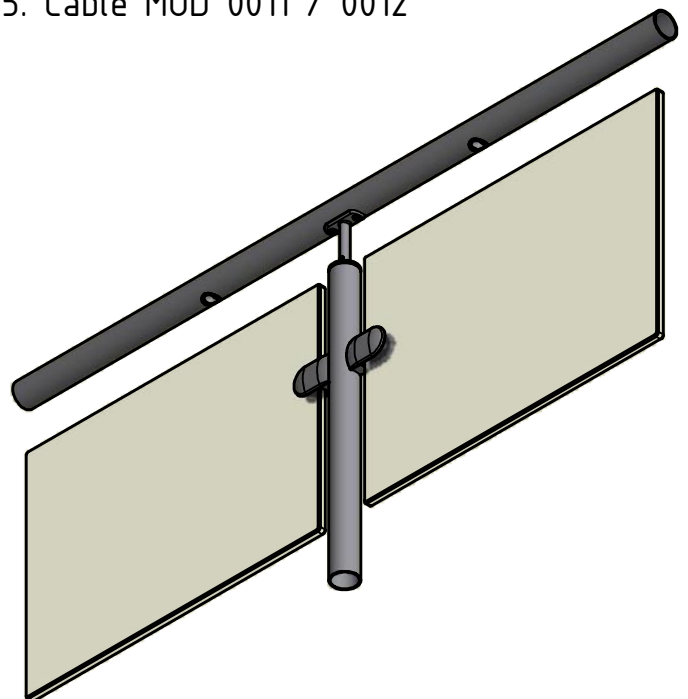

A (1 : 2)

1. Handrail MOD 8925 / 0900
($\text{Ø}42,4 \times 2\text{mm}$ / $\text{Ø}48,3 \times 2\text{mm}$)
2. Handrail bracket MOD 0710.64x
3. Baluster tube MOD 8925 / 0900
4. LED-Spotlight MOD 0051 / 0052
5. Cable MOD 0011 / 0012

B (1 : 3)

SYSTEM: Q-LIGHTS
MODEL: 0051/0052
DESCRIPTION: LED-Spotlight

DRAWN: MPS
 DATE: 31.03.2016
 DRAWING NO.: 0051-003

This detail drawing is for reference purposes only. The installer must check the specifications and details with the local situation and regulations. For further advice and service please contact your nearest Q-railing office.