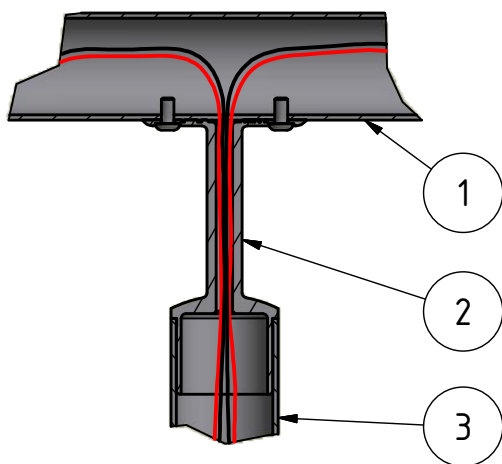

A (1 : 2)

1. Handrail MOD 8925 / 0900
($\text{Ø}42,4 \times 2\text{mm}$ / $\text{Ø}48,3 \times 2\text{mm}$)
2. Handrail bracket MOD 0710.64x
3. Baluster tube MOD 8925 / 0900
4. LED-Spotlight MOD 0051 / 0052
5. Cable MOD 0011 / 0012

B (1 : 3)

SYSTEM: Q-LIGHTS
MODEL: 0051/0052
DESCRIPTION: LED-Spotlight

DRAWN: MPS
 DATE: 31.03.2016
 DRAWING NO.: 0051-003

This detail drawing is for reference purposes only. The installer must check the specifications and details with the local situation and regulations. For further advice and service please contact your nearest Q-railing office.