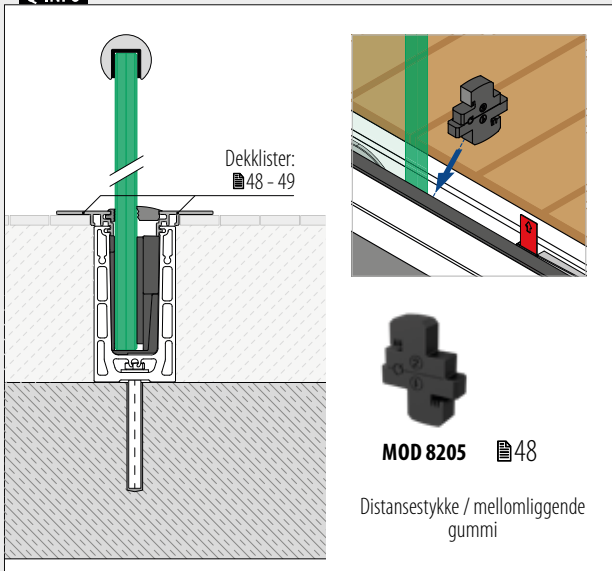

International Design Model Protection

MOD 8210

Aluminium	Rå		
168210-050-99-00			L = 5 m
Aluminium	Børstet, anodisert		
OUTDOOR			
168210-050-99-18			L = 5 m

International Design Model Protection

Q-INFO

Q-INFO