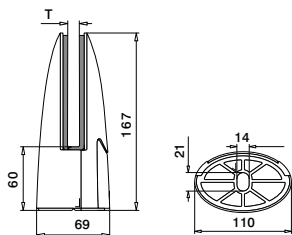

Rekkverksbaser

Gulv-glassklemmer - MOD 6000