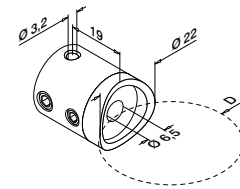

Adaptore til wire

For flatt rør
Venstre

MOD 7450

304	Børstet		
INDOOR			
137450-000-01	QS-15	472	4

For flatt rør
Høyre

MOD 7450

304	Børstet		
INDOOR			
137450-000-02	QS-15	472	4

For flatt rør
Skjøt

MOD 7450

304	Børstet		
INDOOR			
137450-000-00	QS-15	472	4

MOD 7500

304	Børstet		
INDOOR			
137500			4
316	Børstet		
OUTDOOR			
147500			4

For rundt rør
Venstre

MOD 7450

304	Børstet		
INDOOR			
137450-042-01	D	QS-15	472

316	Børstet		
OUTDOOR			
147450-042-01	D	QS-16	472

For rundt rør
Høyre

MOD 7450

304	Børstet		
INDOOR			
137450-042-02	D	QS-15	472

316	Børstet		
OUTDOOR			
147450-042-02	D	QS-16	472

For rundt rør
Skjøt

MOD 7450

304	Børstet		
INDOOR			
137450-042-00	D	QS-15	472

316	Børstet		
OUTDOOR			
147450-042-00	D	QS-16	472

Q-INFO | MOD 7450 / 7500 / 7900