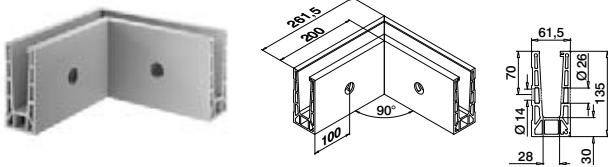

OUTDOOR

SELL OUT 168130-050-00-18 ■ 457 - 463 L = 5 m

International Design Model Protection

Bunnprofiler

Hjørner, sidemontert

MOD 8131

Aluminium Børstet, anodisert

OUTDOOR