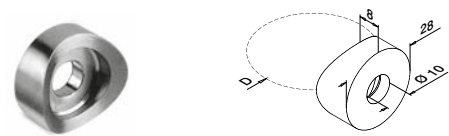

MOD 7723

316	Børstet		
OUTDOOR			
147723-000		12	

For rundt rør