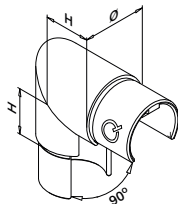

Koblinger

MOD 6303

304 Børstet			
INDOOR	Ø	H	
136303-042-12	42,4 x 1,5	30	2

316 Børstet			
OUTDOOR	Ø	H	
146303-042-12	42,4 x 1,5	30	2

MOD 6313

304 Børstet			
INDOOR	Ø	H	
136313-042-12	42,4 x 1,5	30	2
136313-048-12	48,3 x 1,5	35	2
136313-060-12	60,3 x 1,5	40	2

SELL OUT

316 Børstet			
OUTDOOR	Ø	H	
146313-042-12	42,4 x 1,5	30	2
146313-048-12	48,3 x 1,5	35	2
146313-060-12	60,3 x 1,5	40	2

316 Polert			
OUTDOOR	Ø	H	
146313-042-10	42,4 x 1,5	30	2

MOD 6792 - EASY HIT®

304 Rå		
INDOOR	For rør Ø	
136792-042	42,4 x 1,5	2
136792-048	48,3 x 1,5	2

316 Rå		
OUTDOOR	Ø	
146792-042	42,4 x 1,5	2
146792-048	48,3 x 1,5	2
146792-060	60,3 x 1,5	2

MOD 6790

304 Børstet		
INDOOR	For rør Ø	
136790-042-12	42,4 x 1,5	2
136790-048-12	48,3 x 1,5	2
136790-060-12	60,3 x 1,5	2

SELL OUT

316 Børstet		
OUTDOOR	Ø	
146790-042-12	42,4 x 1,5	2
146790-048-12	48,3 x 1,5	2

316 Polert		
OUTDOOR	Ø	
146790-042-10	42,4 x 1,5	2

Q-INFO | MOD 6792