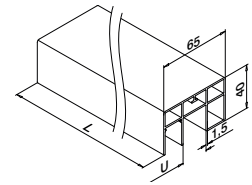

MOD 5124

Tilbehør

U = 24 mm

For monolittisk glass	T	
205124-050-08	8 - 10	L = 5 m
205124-050-11	12	L = 5 m
205124-050-15	15	L = 5 m
205124-050-19	19	L = 5 m

For laminert glass

205124-050-08	8,76 - 10,76	L = 5 m
205124-050-11	11,52 - 13,52	L = 5 m
205124-050-17	16,76 - 17,52	L = 5 m
NEW 205124-050-92	20,76 - 21,52	L = 5 m