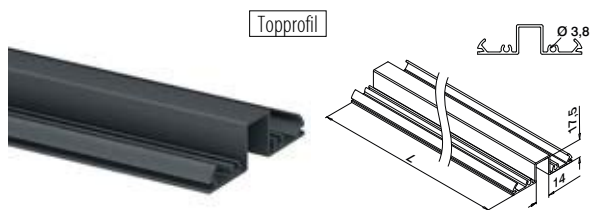

Glassprofiler

MOD 5951

Aluminium	Børstet, anodisert		
165951-050-00	QS-267 471	L = 5 m	
Aluminium	Pulverlakkert RAL 7016		
OUTDOOR			
165951-050-18	QS-267 471	L = 5 m	
Aluminium	Pulverlakkert RAL 7016, ru overflate		
OUTDOOR			
165951-050-33	QS-267 471	L = 5 m	
Aluminium	Black Line		
OUTDOOR			
NEW	165951-050-82	QS-267 471	L = 5 m