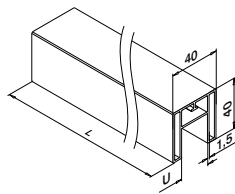

U-profiler

Kvadratiske ☐