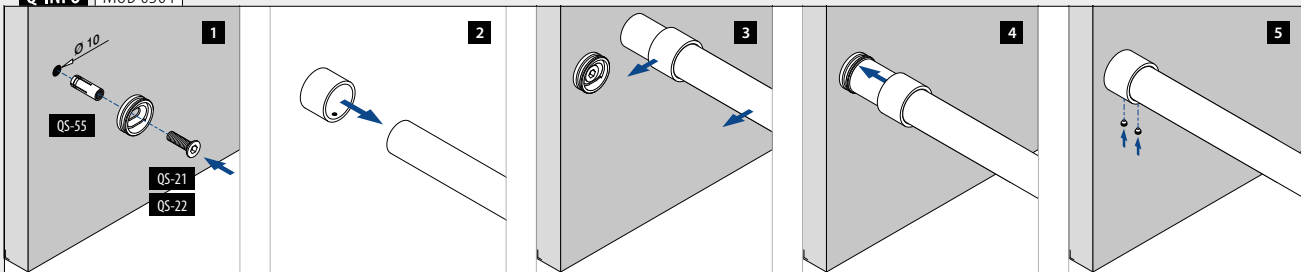

Q-INFO MOD 0504