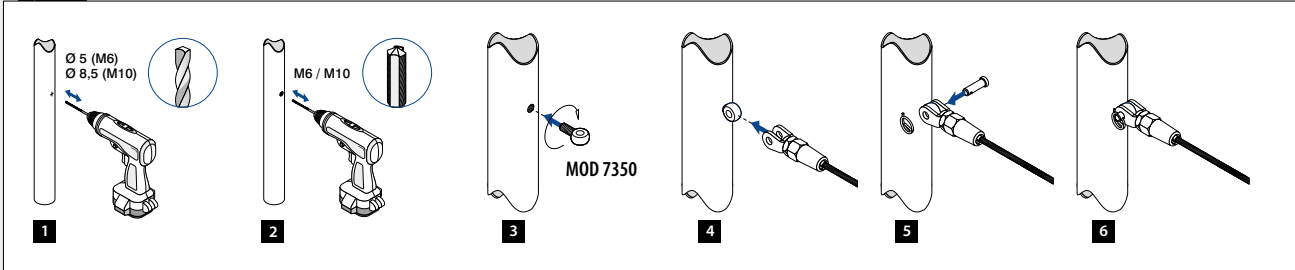

MOD 7400

304 Børstet			
INDOOR	For wire Ø	D	
137400-003	3,2	18	6
137400-006	6,0	20	6
316 Børstet			
OUTDOOR			
147400-003	3,2	18	6
147400-006	6,0	20	6

Q-INFO

Q-INFO

Q-INFO

Q-INFO

Wirestopper for diagonal montering