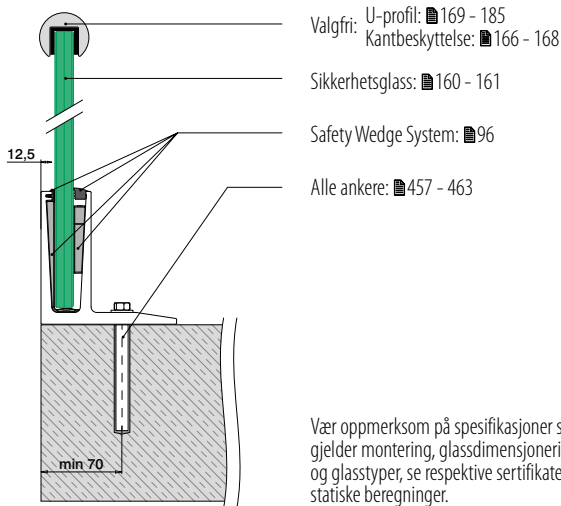

Bunnprofiler

Bunnprofil, toppmontert

Vær oppmerksom på spesifikasjoner som gjelder montering, glassdimensjonering og glass typer, se respektive sertifikater og statiske beregninger.