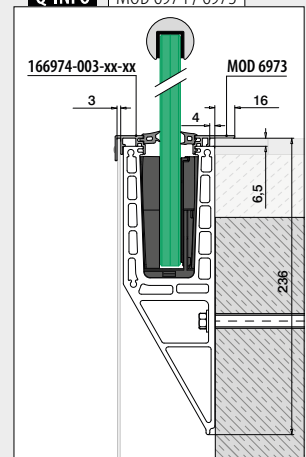

Q-INFO MOD 6974 / 6973