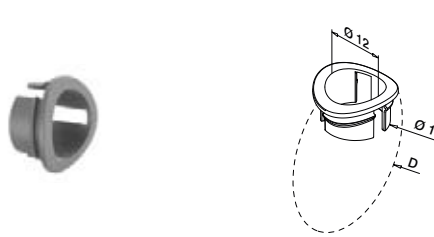

Adapter til spilerekkverk