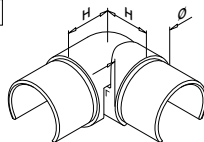

+40° / -95°
Horisontal

MOD 6312

304 Børstet

INDOOR	Ø	H	
136312-042-12	42,4 x 1,5	27	2
136312-048-12	48,3 x 1,5	30	2

316 Børstet

OUTDOOR	Ø	H	
146312-042-12	42,4 x 1,5	27	2
146312-048-12	48,3 x 1,5	30	2

NEW