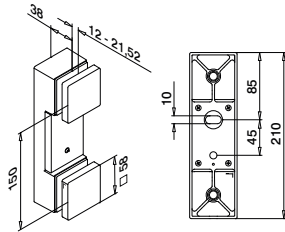

Doble glassadptere

Rektangulære ☐