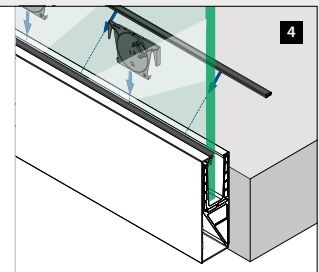

<https://q-ne.ws/Smart23>

SELL OUT Bare så lenge lageret varer.

Q-INFO MOD 8244

Q-INFO MOD 8245

Q-INFO MOD 8244

Bunnprofiler

Dekklister, toppmontert

For alle Smart bunnprofiler