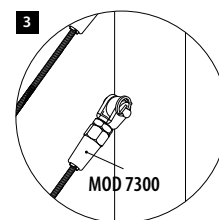

Q-INFO | MOD 7250 / 7401-042 / 7300