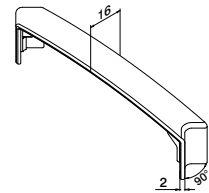

MOD 5790

Plast	Aluminiumsgrå RAL 9006
OUTDOOR	
155790-36	2
Plast	Antrasitt RAL 7016
OUTDOOR	
155790-33	2
Plast	Sort RAL 9005
OUTDOOR	
NEW 155790-80	2

90° hjørne