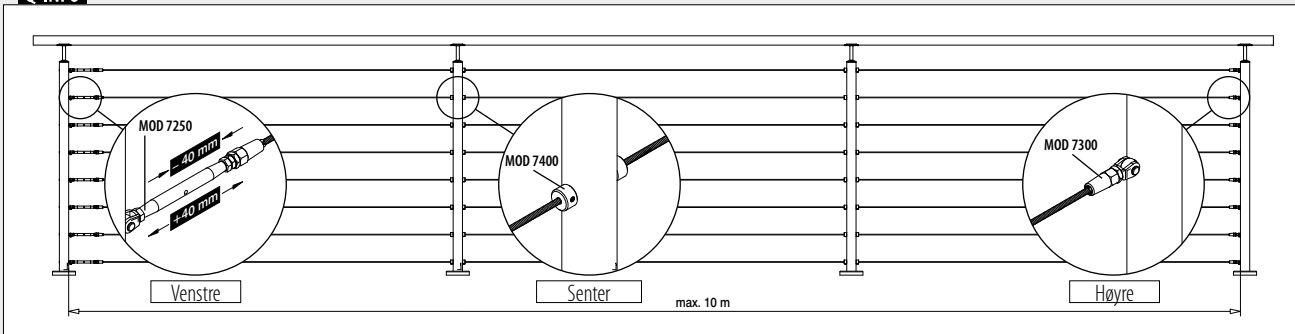

MOD 7400

304 Børstet			
INDOOR	For wire Ø	D	
137400-003	3,2	18	6
137400-006	6,0	20	6
316 Børstet			
OUTDOOR			
147400-003	3,2	18	6
147400-006	6,0	20	6

Q-INFO

Q-INFO

Q-INFO

Q-INFO

Wirestopper for diagonal montering