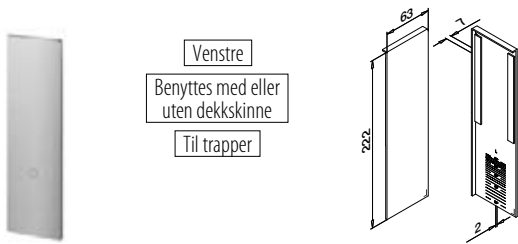

OUTDOOR

Teip

SELL OUT 168132-02-18

Festet

1

MOD 8133

Aluminium Børstet, anodisert

OUTDOOR