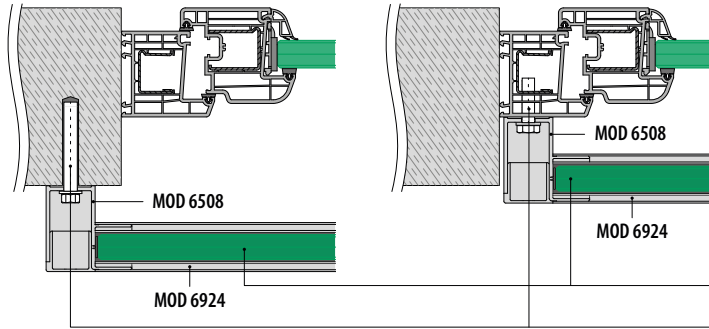

Vær oppmerksom på spesifikasjoner som gjelder montering, glassdimensjonering og glasstyper, se respektive sertifikater og statiske beregninger.

Sikkerhetsglass: ■ 160 - 161

Alle ankere: ■ 457 - 463

316	Børstet	☐		
OUTDOOR				
146508-040-01	40 x 40	■ 457 - 463	2	

International Design Model Protection

316	Børstet	☐		
OUTDOOR				
146508-040-02	40 x 40	■ 457 - 463	2	

International Design Model Protection

316	Børstet	☐	
OUTDOOR	U		
146924-040-50-12	24	40 x 40	L = 5 m

Tilbehør		
U = 24 mm		
For monolittisk glass	T	
205124-050-08	8 - 10	L = 5 m
205124-050-11	12	L = 5 m
205124-050-15	15	L = 5 m
205124-050-19	19	L = 5 m

For laminert glass		
205124-050-08	8,76 - 10,76	L = 5 m
205124-050-11	11,52 - 13,52	L = 5 m
205124-050-17	16,76 - 17,52	L = 5 m
NEW 205124-050-92	20,76 - 21,52	L = 5 m

Q-INFO