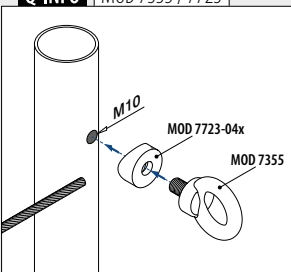

Q-INFO MOD 7355 / 7723