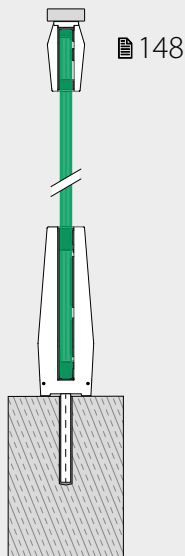

Air
Gulv-glassklemmer med glasskoblinger, håndløperadaptere og håndløpere