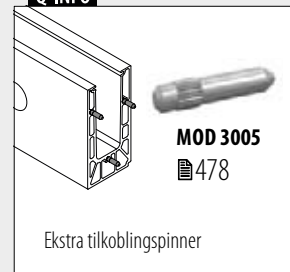

Bunnprofil, sidemontert

- Valgfri: U-profil: █ 169 - 185
  Kantbeskyttelse: █ 166 - 168
- Sikkerhetsglass: █ 160 - 161
- Q-disc® System: █ 65
- Alle ankere: █ 457 - 463

Vær oppmerksom på spesifikasjoner som gjelder montering, glassdimensjonering og glasstyper, se respektive sertifikater og statiske beregninger.

MOD 8440

Aluminium Rå	X		
168440-050-00-00	100	█ 457 - 463	L = 5 m
Aluminium Børstet, anodisert			
OUTDOOR			
168440-025-00-18	50	█ 457 - 463	L = 2,5 m
168440-050-00-18	100	█ 457 - 463	L = 5 m

International Design Model Protection

Uten hull
Tilkoblingspinner inkludert

MOD 8440

Aluminium Børstet, anodisert			
OUTDOOR			
168440-050-99-18		L = 5 m	

International Design Model Protection

Q-INFO

Q-INFO

Q-INFO Aluminium

Q-INFO