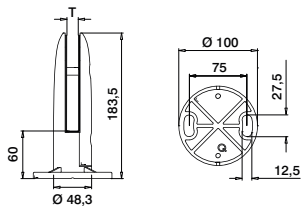

Rekkverksbaser

Gulv-glassklemmer - MOD 6100