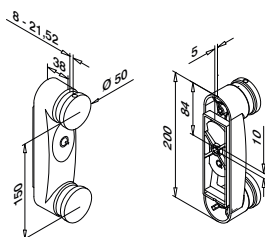

Doble glassadaptere

Justerbar vinkel