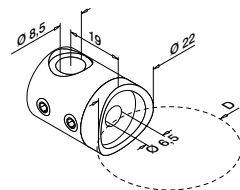

MOD 7450

304	Børstet		
INDOOR			
137450-042-01	D	QS-15	472

316	Børstet		
OUTDOOR			
147450-042-01	D	QS-16	472

For rundt rør
Høyre

MOD 7450

304	Børstet		
INDOOR			
137450-042-02	D	QS-15	472

316	Børstet		
OUTDOOR			
147450-042-02	D	QS-16	472