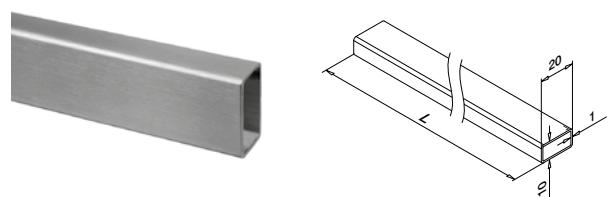

Rør

Q-TUBE

MOD 1940

316	Børstet			
OUTDOOR	☐			
141940-021-50-12	20 x 10 x 1,0			L = 5 m