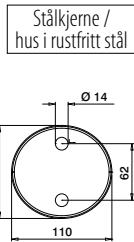

Gulv-glassklemmer - MOD 6400