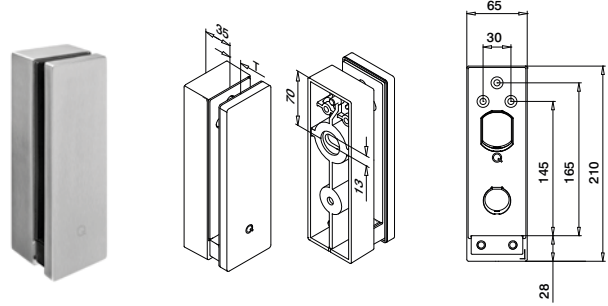

- Valgfri: U-profil: ■ 169 - 185
  Kantbeskyttelse: ■ 166 - 168
- Sikkerhetsglass: ■ 160 - 161
- Alle ankere: ■ 457 - 463

Vær oppmerksom på spesifikasjoner som gjelder montering, glassdimensjonering og glass typer, se respektive sertifikater og statiske beregninger.

MOD 0763

304	Børstet		
INDOOR	T		
130763-12	12 - 21,52	■ 457 - 463	1
316	Børstet		
OUTDOOR			
140763-12	12 - 21,52	■ 457 - 463	1

International Design Model Protection

Q-INFO

Alternativ A

Alternativ B