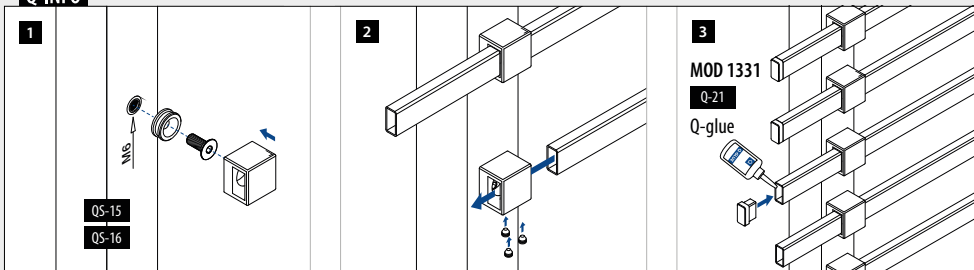

Q-INFO

Q-INFO MOD 1940