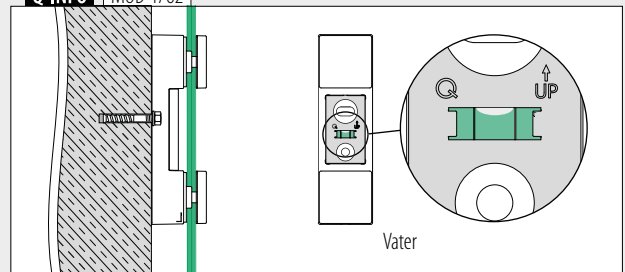

Q-INFO MOD 4762