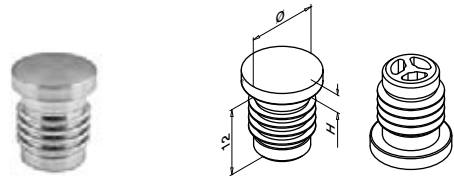

Q-INFO | MOD 1910 / 1900

Endelokk

MOD 1729

304	Børstet			
INDOOR	For rør Ø	H		
131729-016-12	16,0 x 1,0	4	2	
316	Børstet			
OUTDOOR				
141729-016-12	16,0 x 1,0	4	2	

MOD 1759 - EASY HIT®

304	Børstet			
INDOOR	For rør Ø			
131759-112-12	12 x 1,0		4	
316	Børstet			
OUTDOOR				
141759-112-12	12 x 1,0		4	