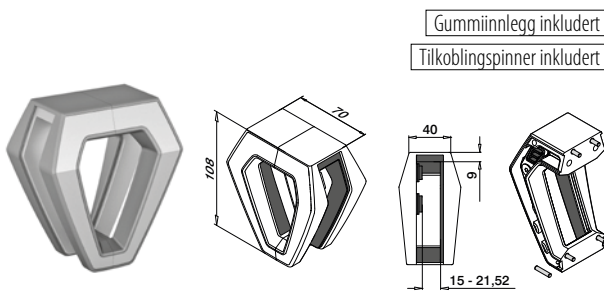

Håndløpere

Glasskoblinger

Gummiinnlegg inkludert

Tilkoblingspinner inkludert

MOD 6510

316	Børstet + glassperle sprengt		
OUTDOOR			
146510-12			1

International Design Model Protection