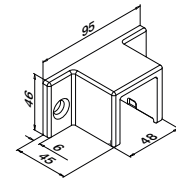

MOD 6515

316 Børstet

	OUTDOOR		
146515-339-12	QS-214	468	2

316 Black Line

	OUTDOOR		
146515-339-82	QS-214	468	2