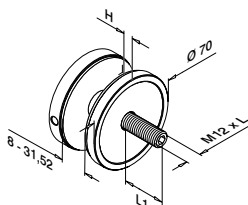

Enkle glassadptere

Ø 70