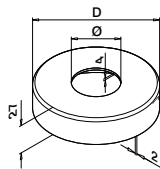

Bøylerekkverk

MOD 0090

316		Børstet		
OUTDOOR	W	Ø		
140090-248-09-12	900	48,3 x 2,0	1	
140090-248-12-12	1200	48,3 x 2,0	1	

MOD 0091

316		Børstet		
OUTDOOR	W	Ø		
140091-248-09-12	900	48,3 x 2,0	1	
140091-248-12-12	1200	48,3 x 2,0	1	

Dekkopper

MOD 0511

316		Børstet		
OUTDOOR	Ø	D		
140511-048-12	48,3	120	2	

Q-INFO MOD 0090 / 0091

Q-INFO MOD 0090 / 0091

Q-INFO

Q-INFO