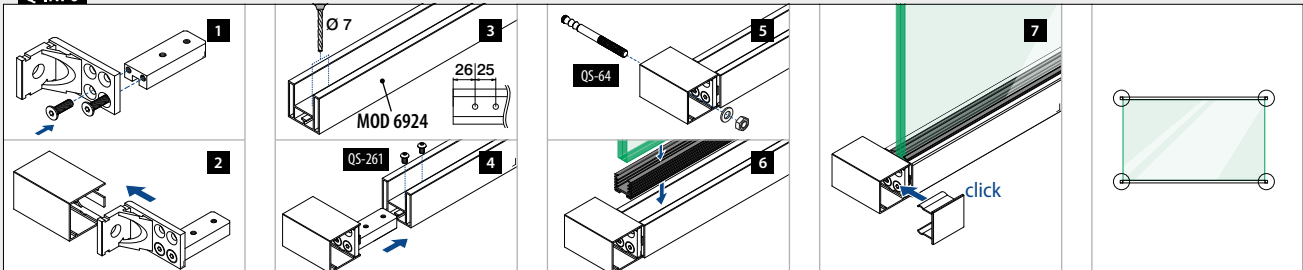

Montering på fasade

Rammemontering

Q-INFO