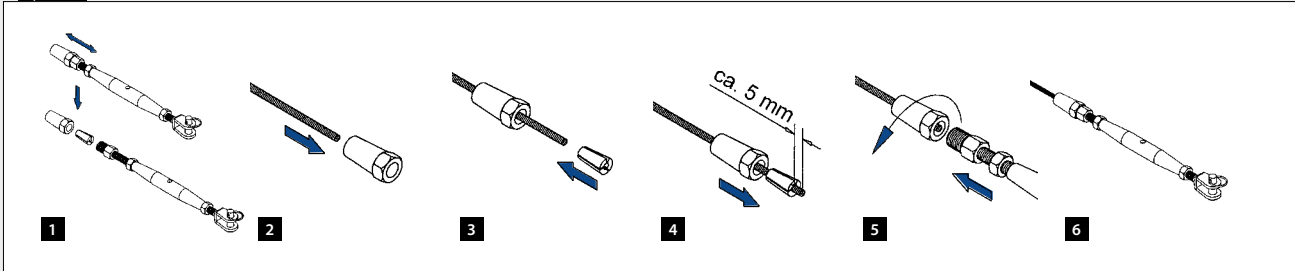

MOD 7400

304 Børstet			
INDOOR	For wire Ø	D	
137400-003	3,2	18	6
137400-006	6,0	20	6
316 Børstet			
OUTDOOR			
147400-003	3,2	18	6
147400-006	6,0	20	6

Q-INFO

Q-INFO

Q-INFO

Q-INFO

Wirestopper for diagonal montering