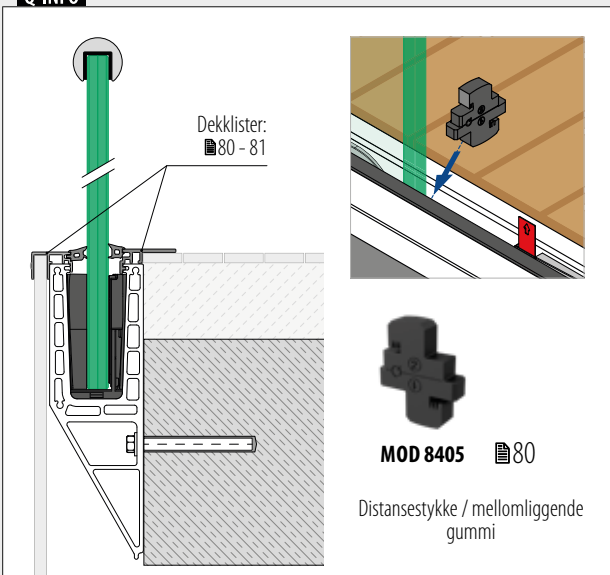

International Design Model Protection

Uten hull
Tilkoblingspinner inkludert

MOD 8440

Aluminium Børstet, anodisert			
OUTDOOR			
168440-050-99-18		L = 5 m	

International Design Model Protection

Q-INFO

Q-INFO