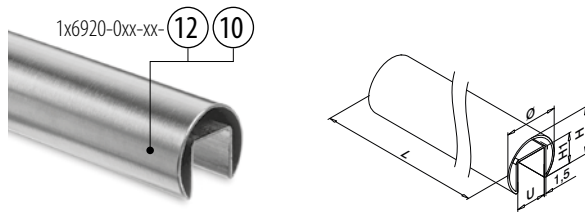

U-profiler / håndløpere

U-profiler

MOD 6920

Ø 42,4 mm

304		Børstet			
INDOOR	U	H	H1		
136920-042-25-12	24	37	24	L = 2,5 m	
136920-042-50-12	24	37	24	L = 5 m	

SELL OUT

316		Børstet			
OUTDOOR	U	H	H1		
146920-042-50-12	24	37	24	L = 5 m	

316		Polert			
OUTDOOR	U	H	H1		
146920-042-50-10	24	37	24	L = 5 m	

Ø 48,3 mm

304		Børstet			
INDOOR	U	H	H1		
136920-048-50-12	27	42,6	30	L = 5 m	

316		Børstet			
OUTDOOR	U	H	H1		
146920-048-50-12	27	42,6	30	L = 5 m	

Ø 60,3 mm

304		Børstet			
INDOOR	U	H	H1		
136920-060-50-12	34	53	34	L = 5 m	

316		Børstet			
OUTDOOR	U	H	H1		
146920-060-50-12	34	53	34	L = 5 m	

U-profiler / håndløpere

Gummiinnlegg

MOD 5124

Tilbehør

U = 24 mm

For monolittisk glass	T	
205124-050-08	8 - 10	L = 5 m
205124-050-11	12	L = 5 m
205124-050-15	15	L = 5 m
205124-050-19	19	L = 5 m

205124-250-08	8 - 10	L = 25 m
205124-250-11	12	L = 25 m
205124-250-15	15	L = 25 m
205124-250-19	19	L = 25 m

For laminert glass

205124-050-08	8,76 - 10,76	L = 5 m
205124-050-11	11,52 - 13,52	L = 5 m
205124-050-17	16,76 - 17,52	L = 5 m
NEW 205124-050-92	20,76 - 21,52	L = 5 m

205124-250-08	8,76 - 10,76	L = 25 m
205124-250-11	11,52 - 13,52	L = 25 m
205124-250-17	16,76 - 17,52	L = 25 m
NEW 205124-250-92	20,76 - 21,52	L = 25 m

MOD 5127

Tilbehør

U = 27 mm

For monolittisk glass	T	
205127-050-08	8 - 10	L = 5 m
205127-050-11	12	L = 5 m
205127-050-15	15	L = 5 m
205127-050-19	19	L = 5 m

For laminert glass

205127-050-08	8,76 - 10,76	L = 5 m
205127-050-11	11,52 - 13,52	L = 5 m
205127-050-15	16,76 - 17,52	L = 5 m
205127-050-22	20,76 - 21,52	L = 5 m
205127-050-24	24,76 - 25,52	L = 5 m

MOD 5134

Tilbehør

U = 34 mm

For monolittisk glass	T	
205134-050-08	8 - 10	L = 5 m
205134-050-11	12	L = 5 m
205134-050-19	15	L = 5 m

For laminert glass

205134-050-08	8,76 - 10,76	L = 5 m
205134-050-11	11,52 - 13,52	L = 5 m
205134-050-17	16,76 - 17,52	L = 5 m
205134-050-22	20,76 - 21,52	L = 5 m
205134-050-24	24,76 - 25,52	L = 5 m
205134-050-32	31,52	L = 5 m

Q-INFO MOD 6920