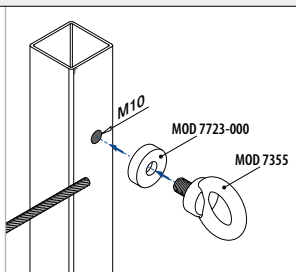

Q-INFO MOD 7355 / 7723