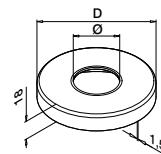

Dekkapper for MOD 6100