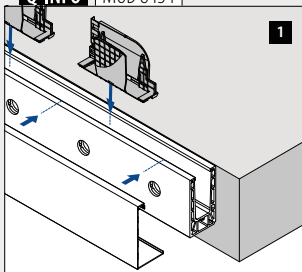

Q-INFO MOD 8434