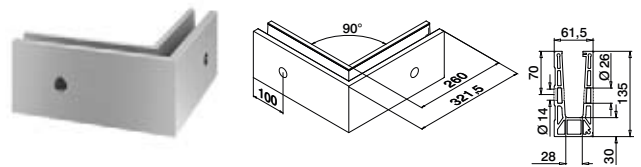

MOD 8131

Aluminium Børstet, anodisert

OUTDOOR

SELL OUT 168131-02-18 ■ 457 - 463

1