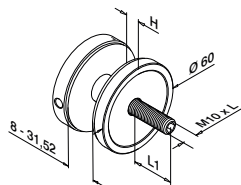

Enkle glassadptere

Ø 60