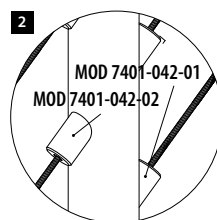

Q-INFO | MOD 7250 / 7401-042 / 7300