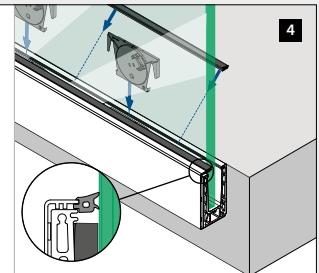

Q-INFO MOD 8435