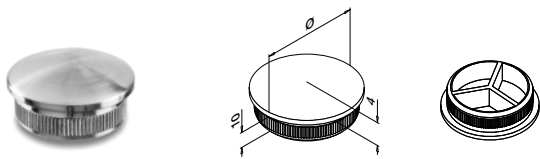

Q-INFO | MOD 1910 / 1900

Endelokk

MOD 1729

304	Børstet			
INDOOR	For rør Ø	H		
131729-016-12	16,0 x 1,0	4	2	
316	Børstet			
OUTDOOR				
141729-016-12	16,0 x 1,0	4	2	

MOD 1759 - EASY HIT®

304	Børstet			
INDOOR	For rør Ø			
131759-112-12	12 x 1,0		4	
316	Børstet			
OUTDOOR				
141759-112-12	12 x 1,0		4	