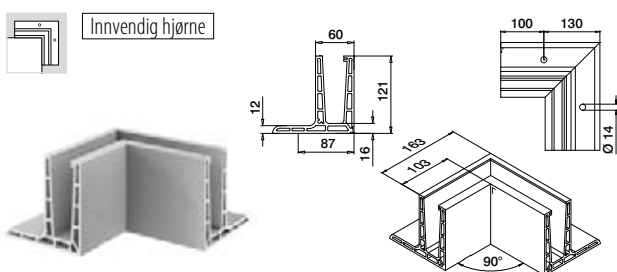

MOD 8120

Aluminium Børstet, anodisert

OUTDOOR

SELL OUT 168120-050-00-18 ■ 457 - 463 L = 5 m

International Design Model Protection

Bunnprofiler

Hjørner, toppmontert

MOD 8121