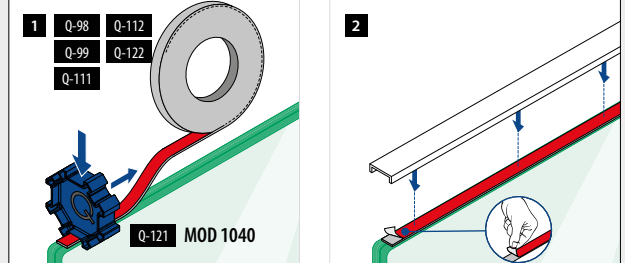

Kantbeskyttelse

Kantbeskyttelse

MOD 6940

Aluminium	Rå	U	Q	X	T	
166940-050-18-00		18,5	Q-98	1,5	16,76 - 17,52	L = 5 m
Aluminium	Børstet, anodisert					
OUTDOOR						
166940-025-18-18		18,5	Q-98	1,5	16,76 - 17,52	L = 2,5 m
166940-025-22-18		22,5	Q-99	1,5	20,76 - 21,52	L = 2,5 m
166940-050-18-18		18,5	Q-98	1,5	16,76 - 17,52	L = 5 m
166940-050-22-18		22,5	Q-99	1,5	20,76 - 21,52	L = 5 m
Aluminium	Black Line					
OUTDOOR						
166940-025-18-82		18,5	Q-98	1,5	16,76 - 17,52	L = 2,5 m

Kantbeskyttelse

Hjørner

MOD 6340

316	Børstet	U	T	
OUTDOOR				
146340-500-18		18,5	16,76 - 17,52	1
146340-500-22		22,5	20,76 - 21,52	1
146340-500-26		26,5	24,76 - 25,52	1

MOD 6940

316	Børstet	U	Q	X	T	
OUTDOOR						
146940-025-18-12		18,5	Q-98	1	16,76 - 17,52	L = 2,5 m
146940-025-22-12		22,5	Q-99	1	20,76 - 21,52	L = 2,5 m
146940-050-14-12		14,5	Q-111	1	12,76 - 13,52	L = 5 m
146940-050-18-12		18,5	Q-98	1	16,76 - 17,52	L = 5 m
146940-050-22-12		22,5	Q-99	1	20,76 - 21,52	L = 5 m
146940-050-26-12		26,5	Q-112	1	24,76 - 25,52	L = 5 m

MOD 6941

Plast	Transparent	U	Q	T	
INDOOR					
156941-025-18-03		18,5	Q-122	16,76 - 17,52	L = 2,5 m

NEW

Q-INFO Aluminium MOD 6940

00

Rå

18

Børstet,
anodisert

82 RAL 9005

Sort, matt,
ru overflate

Q-INFO

Q-INFO MOD 6940

PREFIX

Q-INFO 316 MOD 6340 / 6940

PREFIX

*MOD 6940

Q-INFO