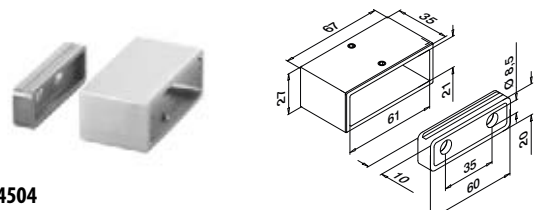

Håndløpere

Håndløperadapter

MOD 6511

316	Glassperle sprengt		
OUTDOOR	T		
146511-02	15 - 21,52	QS-13 472	Sett

International Design Model Protection

Håndløpere

Endeavslutninger

MOD 5728 - EASY HIT®

316	Børstet		
OUTDOOR	For		
145728-062-12	60 x 20 x 2,0		2

International Design Model Protection

Håndløpere

Rør

Q-TUBE

MOD 4900

316	Børstet		
OUTDOOR			
144900-062-25-12	60 x 20 x 2,0		L = 2,5 m
144900-062-50-12	60 x 20 x 2,0		L = 5 m

International Design Model Protection

Håndløpere

Veggflens

MOD 4504

316	Børstet		
OUTDOOR	For		
144504-062-12	60 x 20 x 2,0	QS-55 470 / QS-27 472	2

International Design Model Protection

Q-INFO MOD 4900

Q-INFO MOD 4504