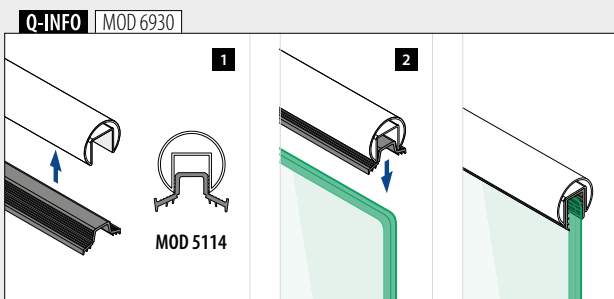

Holdere

For flatt rør

MOD 0860

304		Børstet	
INDOOR		Ø	
130860-000	30		2
316		Børstet	
OUTDOOR			
140860-000	30		2

International Design Model Protection

For rundt rør

MOD 0860

304		Børstet		
INDOOR		D	Ø	
130860-042	42,4	30		2
316		Børstet		
OUTDOOR				
140860-042	42,4	30		2
140860-048	48,3	30		2

SELL OUT

International Design Model Protection

Glassrammerør

MOD 6930

304		Børstet		
INDOOR		Ø	U	
136930-25-12	30		14	L = 2,5 m
136930-50-12	30		14	L = 5 m
316		Børstet		
OUTDOOR				
146930-25-12	30		14	L = 2,5 m
146930-50-12	30		14	L = 5 m

SELL OUT

SELL OUT

Glass Wing® gummi

MOD 5114

Tilbehør				
For monolittisk glass		U	T	
205114-050-08	14		8	L = 5 m
205114-050-10	14		10	L = 5 m
For laminert glass				
205114-050-08	14	8,76 - 9,52		L = 5 m
205114-050-10	14	10,76		L = 5 m

International Design Model Protection

SELL OUT Bare så lenge lageret varer.