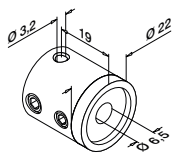

MOD 7450

304	Børstet		
INDOOR			
137450-000-02	QS-15	472	4