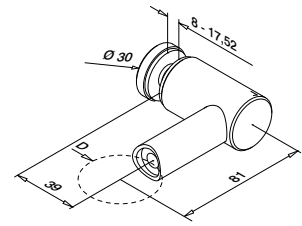

MOD 0754

316	Børstet		
OUTDOOR			
140754-000-12	QS-30	472	4

International Design Model Protection

For rundt rør