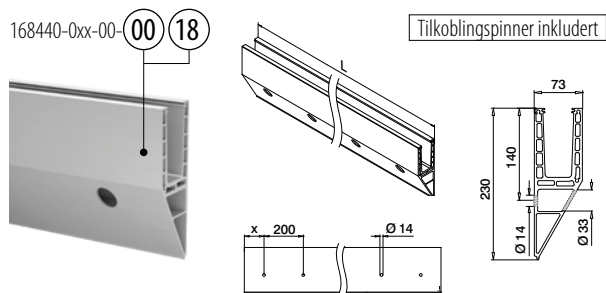

MOD 8440

Aluminium Rå	X		
168440-050-00-00	100	█ 457 - 463	L = 5 m
Aluminium Børstet, anodisert			
OUTDOOR			
168440-025-00-18	50	█ 457 - 463	L = 2,5 m
168440-050-00-18	100	█ 457 - 463	L = 5 m

International Design Model Protection

Uten hull
Tilkoblingspinner inkludert