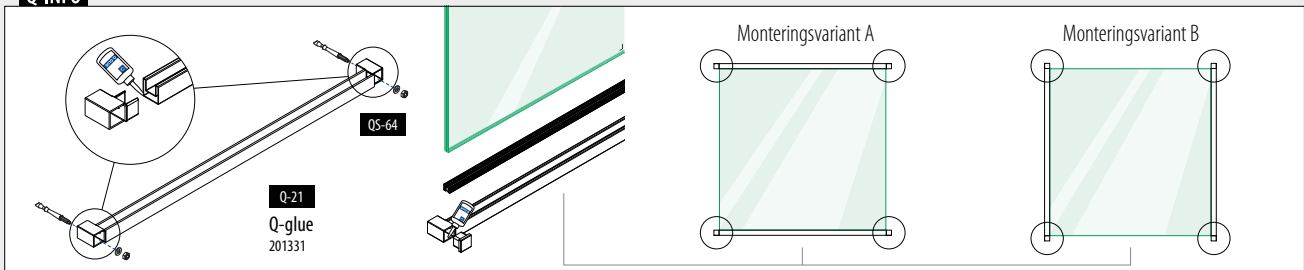

For laminert glass		
205124-050-08	8,76 - 10,76	L = 5 m
205124-050-11	11,52 - 13,52	L = 5 m
205124-050-17	16,76 - 17,52	L = 5 m
NEW 205124-050-92	20,76 - 21,52	L = 5 m

Q-INFO

Veggflens

MOD 6508

Aluminium	Børstet, anodisert		
OUTDOOR			
166508-040-18	40 x 40	457 - 463	2