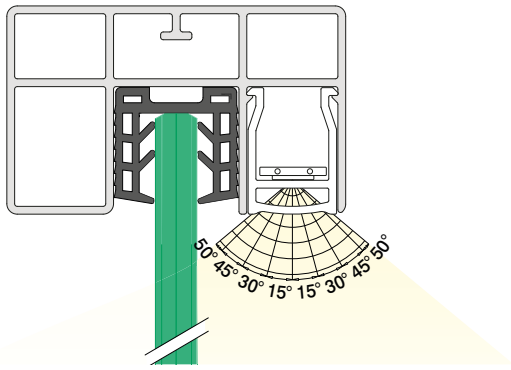

MOD 5124

Tilbehør

U = 24 mm

For monolittisk glass	T	
205124-050-08	8 - 10	L = 5 m
205124-050-11	12	L = 5 m
205124-050-15	15	L = 5 m
205124-050-19	19	L = 5 m

For laminert glass

205124-050-08	8,76 - 10,76	L = 5 m
205124-050-11	11,52 - 13,52	L = 5 m
205124-050-17	16,76 - 17,52	L = 5 m
NEW 205124-050-92	20,76 - 21,52	L = 5 m