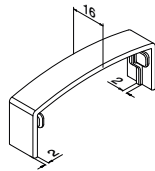

Dekkapper for koblinger