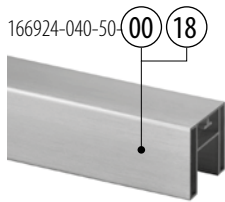

U-profiler

Kvadratiske ☐