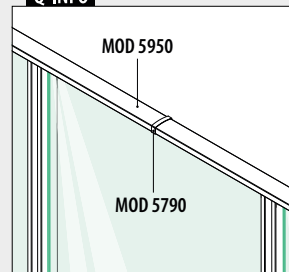

Håndløper profiler

MOD 5950

Aluminium	Børstet, anodisert	
165950-050-00		L = 5 m
Aluminium	Pulverlakkert RAL 7016	
OUTDOOR		
165950-050-18		L = 5 m
Aluminium	Pulverlakkert RAL 7016, ru overflate	
OUTDOOR		
165950-050-33		L = 5 m
Aluminium	Black Line	
OUTDOOR		
NEW	165950-050-82	L = 5 m

MOD 5953

Aluminium	Børstet, anodisert	
165953-050-00		L = 5 m
Aluminium	Pulverlakkert RAL 7016	
OUTDOOR		
165953-050-18		L = 5 m
Aluminium	Pulverlakkert RAL 7016, ru overflate	
OUTDOOR		
165953-050-33		L = 5 m
Aluminium	Black Line	
OUTDOOR		
165953-050-82		L = 5 m

Q-INFO Aluminium

00	18	33 RAL 7016	82 RAL 9005
Rå	Børstet, anodisert	Pulverlakkert	Pulverlakkert
		Antrasittgrå, matt, ru overflate	Sort, matt, ru overflate

Q-INFO

Q-INFO