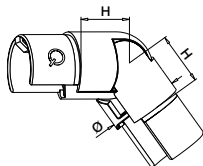

25-55°
Nedover