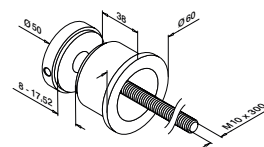

Boltefestet glass

Enkle glassadptere

Ø 50

MOD 0747

304 Børstet

INDOOR	H	T	L	L1	
130747-010-12	10	8 - 17,52	50	11 - 20	2
130747-020-12	20	8 - 25,52	70	13 - 31	2
130747-030-12	30	8 - 25,52	80	13 - 31	2
130747-040-12	40	8 - 17,52	80	11 - 22	2
130747-050-12	50	8 - 17,52	90	11 - 22	2

304 Black Line

INDOOR

NEW 130747-010-82	10	8 - 17,52	50	11 - 20	2
NEW 130747-030-82	30	8 - 25,52	80	13 - 31	2

316 Børstet

OUTDOOR

140747-010-12	10	8 - 17,52	50	11 - 20	2
140747-020-12	20	8 - 25,52	70	13 - 31	2
140747-030-12	30	8 - 25,52	80	13 - 31	2
140747-040-12	40	8 - 17,52	80	11 - 21	2
140747-050-12	50	8 - 17,52	90	11 - 21	2

316 Black Line

OUTDOOR

NEW 140747-010-82	10	8 - 17,52	50	11 - 20	2
NEW 140747-030-82	30	8 - 25,52	80	13 - 31	2

316 Polert

OUTDOOR

140747-030-10	30	8 - 25,52	80	13 - 31	2

Sink Rå

INDOOR

SELL OUT 100747-00	10	8 - 17,52	50	11 - 20	2

Sink Rustfri effekt

OUTDOOR

SELL OUT 100747-20	10	8 - 17,52	50	11 - 20	2

SELL OUT Bare så lenge lageret varer.