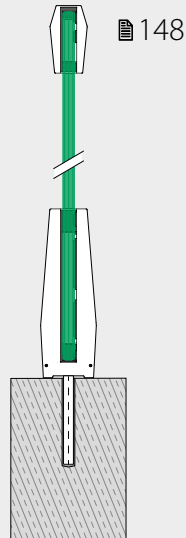

Air
Gulv-glassklemmer med glasskoblinger