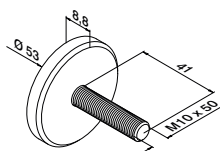

Klemmelokk