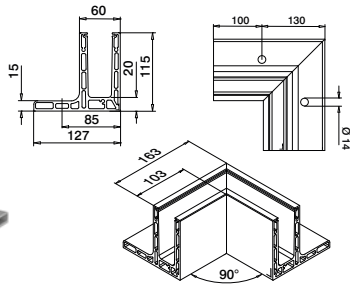

Hjørner, toppmontert

MOD 8221

Aluminium	Børstet, anodisert		
OUTDOOR			
168221-01-18	457 - 463		1

International Design Model Protection