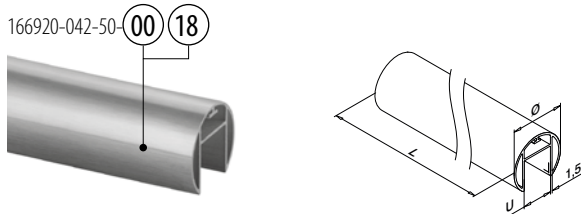

U-profiler