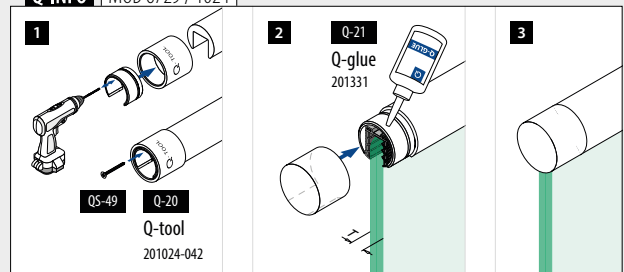

Q-INFO MOD 6729 / 1024