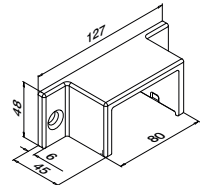

MOD 6924

Aluminium Rå

166924-654-50-00 65 x 40 L = 5 m

Aluminium Matt sølveffekt
OUTDOOR

166924-654-50-08 65 x 40 L = 5 m

International Design Model Protection

U-profiler / håndløpere

Veggflens

HYBRID 65x40