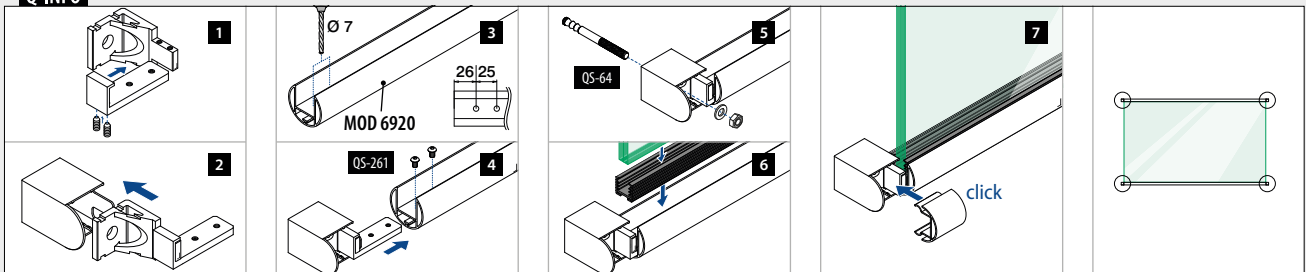

For laminert glass		
205124-050-08	8,76 - 10,76	L = 5 m
205124-050-11	11,52 - 13,52	L = 5 m
205124-050-17	16,76 - 17,52	L = 5 m
NEW 205124-050-92	20,76 - 21,52	L = 5 m

Q-INFO MOD 6920

Q-INFO Aluminium

Q-INFO