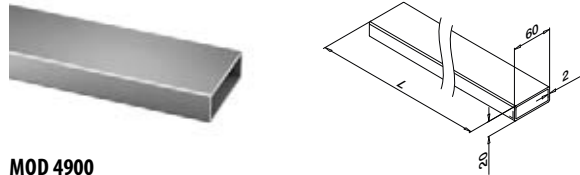

International Design Model Protection

Håndløpere

Rør

Q-TUBE

MOD 4900

316	Børstet		
OUTDOOR			
144900-062-25-12	60 x 20 x 2,0		L = 2,5 m
144900-062-50-12	60 x 20 x 2,0		L = 5 m

International Design Model Protection