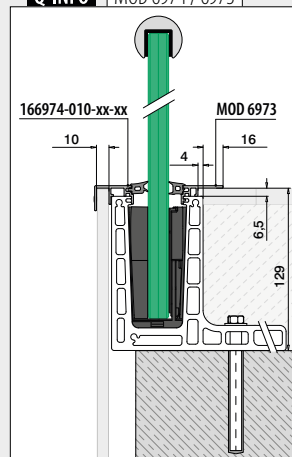

Q-INFO MOD 6974 / 6973