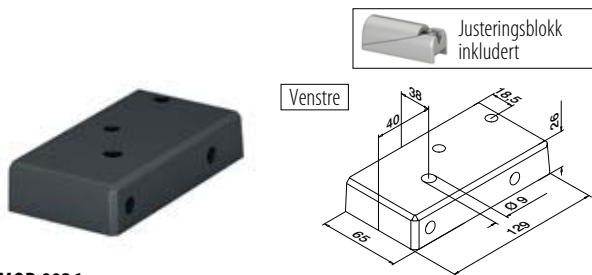

Gulvflenser til stolper for toppmontering

MOD 9026

Aluminium	Rå		
169026-009-01-00		457 - 463	1
Aluminium	Børstet, anodisert		
OUTDOOR			
169026-009-01-18		457 - 463	1
Aluminium	Pulverlakkert RAL 7016, ru overflate		
OUTDOOR			
169026-009-01-33		457 - 463	1
Aluminium	Black Line		
OUTDOOR			
NEW	169026-009-01-82	457 - 463	1