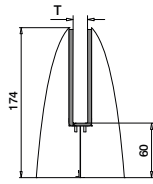

Gulv-glassklemmer - MOD 6400