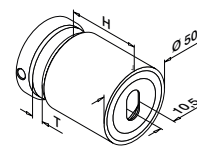

Boltefestet glass

Enkle glassadptere

Justerbar

Ø 50

Sikkerhetsglass: ■ 160 - 161

Alle ankere: ■ 457 - 463

Vær oppmerksom på spesifikasjoner som gjelder montering, glassdimensjonering og glass typer, se respektive sertifikater og statiske beregninger.

MOD 0749

304		Børstet			
INDOOR	H	T			
130749-030-12	30	12 - 25,52	■ 457 - 463	2	
130749-040-12	40	8 - 25,52	■ 457 - 463	2	
130749-050-12	50	8 - 25,52	■ 457 - 463	2	

304		Black Line			
INDOOR	H	T			
NEW 130749-030-82	30	12 - 25,52	■ 457 - 463	2	
NEW 130749-040-82	40	8 - 25,52	■ 457 - 463	2	
NEW 130749-050-82	50	8 - 25,52	■ 457 - 463	2	

316		Børstet			
OUTDOOR	H	T			
140749-030-12	30	12 - 25,52	■ 457 - 463	2	
140749-040-12	40	8 - 25,52	■ 457 - 463	2	
140749-050-12	50	8 - 25,52	■ 457 - 463	2	
140749-100-12	100	8 - 25,52	■ 457 - 463	2	

316		Black Line			
OUTDOOR	H	T			
NEW 140749-030-82	30	12 - 25,52	■ 457 - 463	2	
NEW 140749-040-82	40	8 - 25,52	■ 457 - 463	2	
NEW 140749-050-82	50	8 - 25,52	■ 457 - 463	2	

316		Polert			
OUTDOOR	H	T			
140749-050-10	50	8 - 25,52	■ 457 - 463	2	

Boltefestet glass

Klemmelokk

MOD 0741

316	Rå		
OUTDOOR			
140741-150		■	2

Q-INFO

316

304

10

Polert

12

Børstet

82

Sort, matt, ru overflate

Q-INFO

MOD 0749

Q-INFO

MOD 0741

MOD 5030

■ 475

Ekstra gummiinnlegg for glassadapter

Q-INFO

MOD 0749

Q-INFO

MOD 0741 / 0749