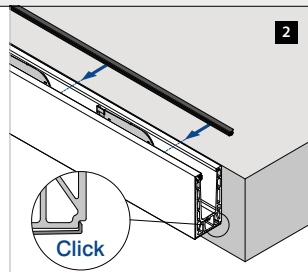

Q-INFO MOD 8434