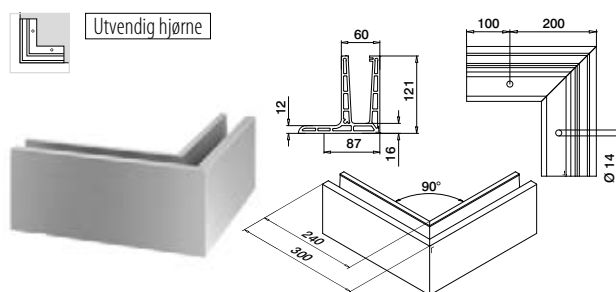

MOD 8121

Aluminium Børstet, anodisert

OUTDOOR

SELL OUT 168121-02-18 ■ 457 - 463 1