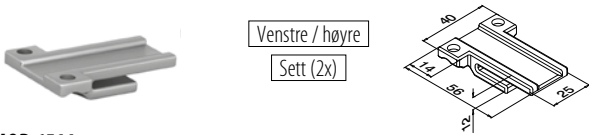

Håndløpere

Håndløperadapter