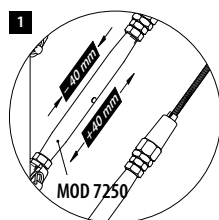

Q-INFO | MOD 7250 / 7401-042 / 7300