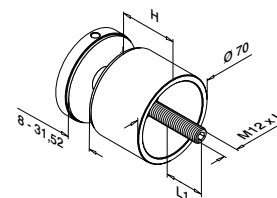

Enkle glassadptere

Ø 70