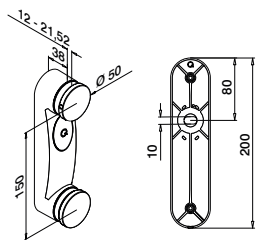

Boltefestet glass

Doble glassadaptere

MOD 0762

304	Børstet		
INDOOR			
130762-12		457 - 463	1

316	Børstet		
OUTDOOR			
140762-12		457 - 463	1

International Design Model Protection