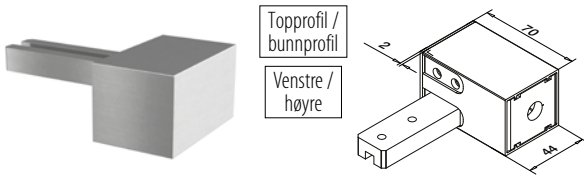

For laminert glass		
205124-050-08	8,76 - 10,76	L = 5 m
205124-050-11	11,52 - 13,52	L = 5 m
205124-050-17	16,76 - 17,52	L = 5 m
NEW 205124-050-92	20,76 - 21,52	L = 5 m

Q-INFO

Veggflens

MOD 6508

Aluminium	Børstet, anodisert		
OUTDOOR			
166508-040-18	40 x 40	457 - 463	2