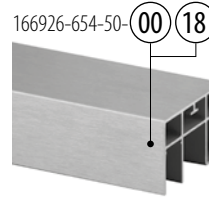

MOD 5124

Tilbehør

U = 24 mm

For monolittisk glass	T	
205124-050-08	8 - 10	L = 5 m
205124-050-11	12	L = 5 m
205124-050-15	15	L = 5 m
205124-050-19	19	L = 5 m

For laminert glass

205124-050-08	8,76 - 10,76	L = 5 m
205124-050-11	11,52 - 13,52	L = 5 m
205124-050-17	16,76 - 17,52	L = 5 m
NEW 205124-050-92	20,76 - 21,52	L = 5 m