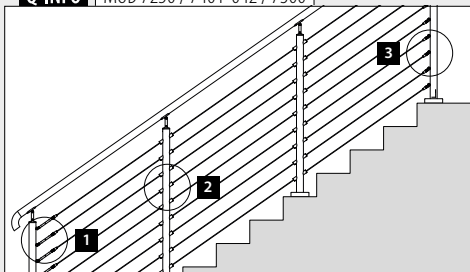

Q-INFO | MOD 7250 / 7401-042 / 7300