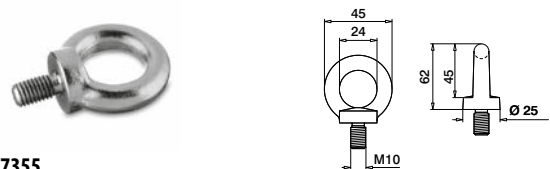

Wire

MOD 7900

316	Børstet		
OUTDOOR		Ø	
147900-006-10	6,0	L = 10 m	
147900-006-50	6,0	L = 50 m	
147900-006-01	6,0	L = 100 m	

Strekfisk

MOD 7260

316	Børstet			
OUTDOOR		Ø	H	L
147260-006	6	125	340-360	

Adaptere

For flatt rør

MOD 7723

316	Børstet		
OUTDOOR			
147723-000		12	

For rundt rør

MOD 7723

316	Børstet		
OUTDOOR		D	
147723-042		42,4	12
147723-048		48,3	12

Holdere til wire

For rundt rør

MOD 7356

316	Børstet		
OUTDOOR		D	
147356-042		42,4	2

Øyebolter

MOD 7355

316	Børstet		
OUTDOOR			
147355-010		12	

Strips

MOD 1050

Tilbehør	Q	L	
201050	Q-50	300	100

Q-INFO MOD 7900-006

Q-INFO MOD 7356-042

Q-INFO MOD 7355 / 7723