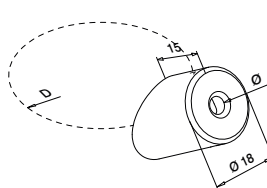

MOD 7401

304		Børstet	
INDOOR	For wire Ø		
137401-000-01	3,2		6
316		Børstet	
OUTDOOR	For wire Ø		
147401-000-01	3,2		6

For rundt rør