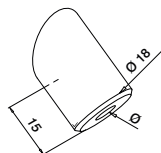

Wirestopper for diagonal montering

For flatt rør