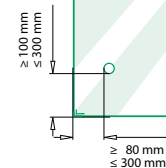

Q-INFO

MOD 0749