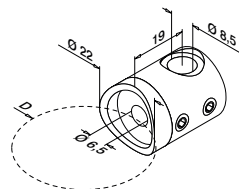

Adaptore til wire

For flatt rør
Venstre

MOD 7450

304	Børstet		
INDOOR			
137450-000-01	QS-15	472	4

For flatt rør
Høyre

MOD 7450

304	Børstet		
INDOOR			
137450-000-02	QS-15	472	4

For flatt rør
Skjøt

MOD 7450

304	Børstet		
INDOOR			
137450-000-00	QS-15	472	4

MOD 7500

304	Børstet		
INDOOR			
137500			4
316	Børstet		
OUTDOOR			
147500			4

For rundt rør
Venstre

MOD 7450

304	Børstet		
INDOOR			
137450-042-01	D	QS-15	472

316	Børstet		
OUTDOOR			
147450-042-01	D	QS-16	472

For rundt rør
Høyre

MOD 7450

304	Børstet		
INDOOR			
137450-042-02	D	QS-15	472

316	Børstet		
OUTDOOR			
147450-042-02	D	QS-16	472

For rundt rør
Skjøt

MOD 7450

304	Børstet		
INDOOR			
137450-042-00	D	QS-15	472

316	Børstet		
OUTDOOR			
147450-042-00	D	QS-16	472

Q-INFO | MOD 7450 / 7500 / 7900