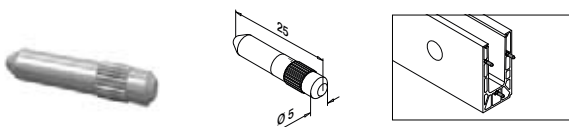

Tilkoblingspinner