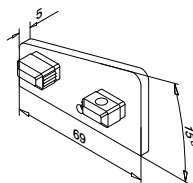

MOD 5744

Aluminium	Rå	
165744-01-00		2
Aluminium	Børstet, anodisert	
OUTDOOR		
165744-01-18		2
Aluminium	Pulverlakkert RAL 7016, ru overflate	
OUTDOOR		
165744-01-33		2
Aluminium	Black Line	
OUTDOOR		
165744-01-82		2

NEW