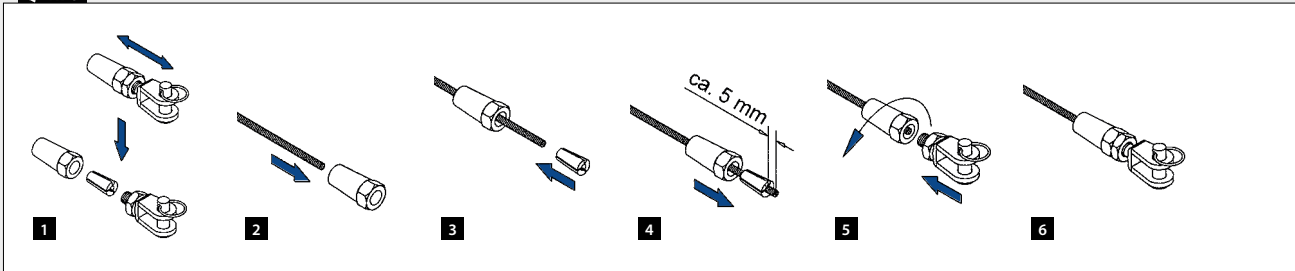

MOD 7400

304 Børstet			
INDOOR	For wire Ø	D	
137400-003	3,2	18	6
137400-006	6,0	20	6
316 Børstet			
OUTDOOR			
147400-003	3,2	18	6
147400-006	6,0	20	6

Q-INFO

Q-INFO

Q-INFO

Q-INFO

Wirestopper for diagonal montering