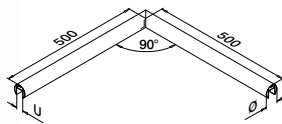

U-profiler / håndløpere

U-profiler

166920-042-50-00 18

MOD 6920

Aluminium Rå

	U	Ø	
166920-042-50-00	24	42,4	L = 5 m

Aluminium Børstet, anodisert

OUTDOOR

166920-042-50-18	24	42,4	L = 5 m

International Design Model Protection

U-profiler / håndløpere

Hjørner

MOD 6320

Aluminium Rå

	U	Ø	
166320-042-00	24	42,4 x 1,5	1

Aluminium Børstet, anodisert

OUTDOOR

166320-042-18	24	42,4 x 1,5	1

International Design Model Protection

U-profiler / håndløpere

Endeavslutninger

MOD 6732 - EASY HIT®

Aluminium Rå

	For Ø	
166732-042-00	42,4 x 1,5	2

Aluminium Børstet, anodisert

OUTDOOR

166732-042-18	42,4 x 1,5	2

International Design Model Protection

U-profiler / håndløpere

Gummiinnlegg

MOD 5124

Tilbehør

U = 24 mm

For monolittisk glass

	T	
205124-050-08	8 - 10	L = 5 m
205124-050-11	12	L = 5 m
205124-050-15	15	L = 5 m
205124-050-19	19	L = 5 m

205124-250-08 8 - 10 L = 25 m

205124-250-11 12 L = 25 m

205124-250-15 15 L = 25 m

205124-250-19 19 L = 25 m

For laminert glass

205124-050-08 8,76 - 10,76 L = 5 m

205124-050-11 11,52 - 13,52 L = 5 m

205124-050-17 16,76 - 17,52 L = 5 m

NEW 205124-050-92 20,76 - 21,52 L = 5 m

205124-250-08 8,76 - 10,76 L = 25 m

205124-250-11 11,52 - 13,52 L = 25 m

205124-250-17 16,76 - 17,52 L = 25 m

NEW 205124-250-92 20,76 - 21,52 L = 25 m

Q-INFO MOD 6920

Q-INFO Aluminium

Q-INFO MOD 6920 / 5124 / 6732