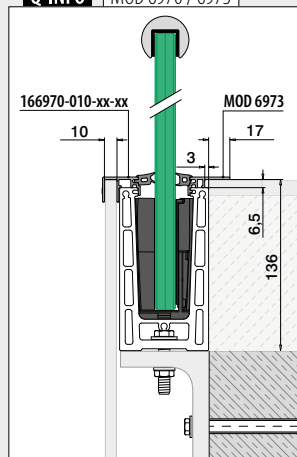

Q-INFO MOD 6970 / 6973