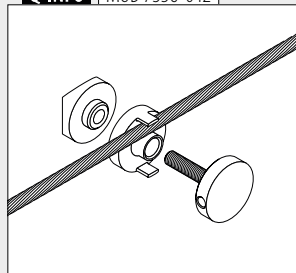

Q-INFO MOD 7356-042