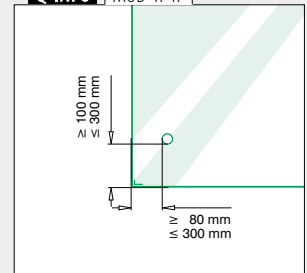

Q-INFO MOD 4747