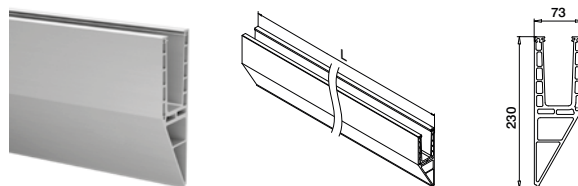

International Design Model Protection

Uten hull
Tilkoblingspinner inkludert

MOD 8440

Aluminium Børstet, anodisert			
OUTDOOR			
168440-050-99-18		L = 5 m	

International Design Model Protection

Q-INFO

Q-INFO