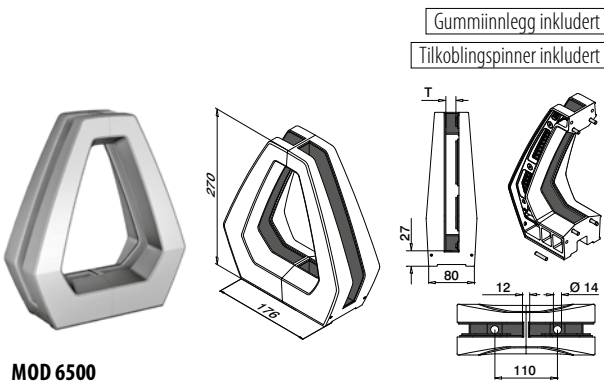

Rekkverksbaser

Gulv-glassklemmer

Gummiinnlegg inkludert

Tilkoblingspinner inkludert

MOD 6500

316	Børstet + glassperle sprengt		
OUTDOOR	T		
146500-12	15 - 21,52	■ 457 - 463	1

International Design Model Protection