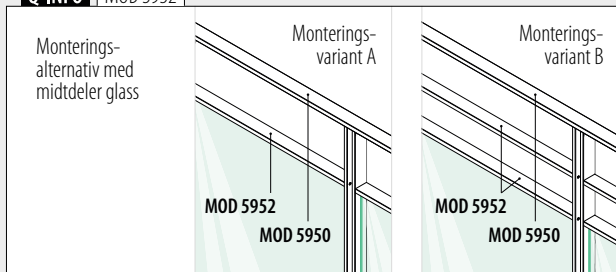

Q-INFO | MOD 5952