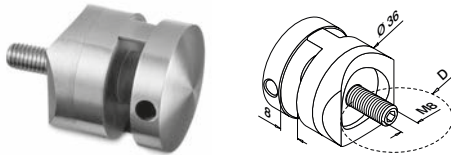

Holdere til wire

For rundt rør