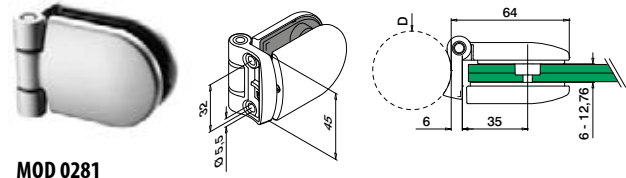

MOD 0281

316	Børstet		
OUTDOOR			
140281-000	QS-13	472	2

International Design Model Protection

For rundt rør