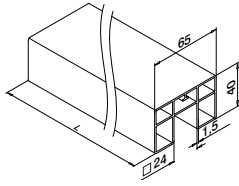

U-profiler / håndløpere

U-profiler

HYBRID 65x40

166924-654-50-00 08