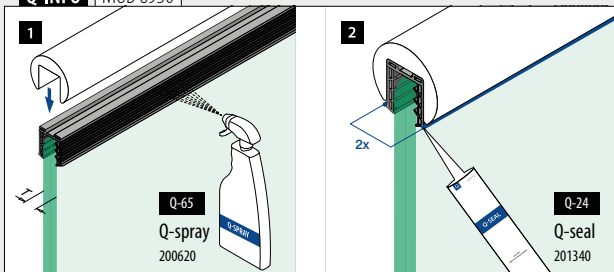

Q-INFO MOD 6950