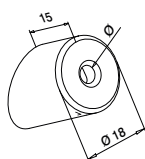

MOD 7401

304		Børstet	
INDOOR	D	For wire Ø	
137401-042-02	42,4	3,2	6
316		Børstet	
OUTDOOR	D	For wire Ø	
147401-042-02	42,4	3,2	6

For flatt rør