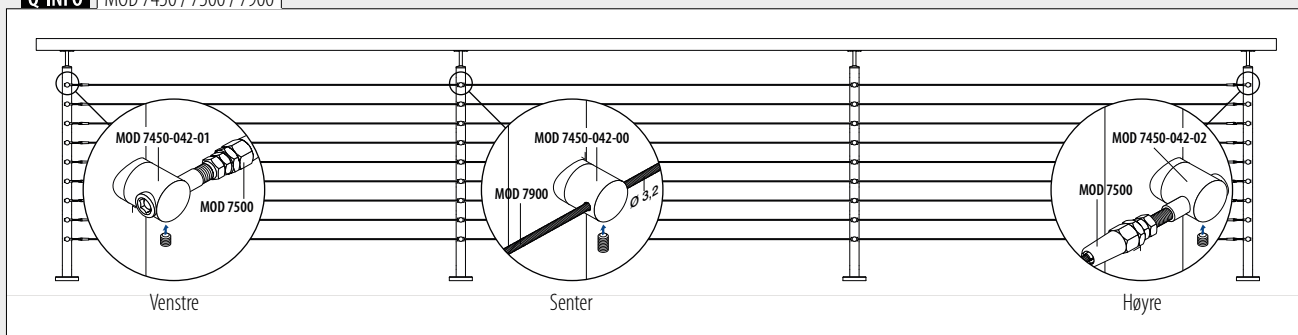

Adaptore til wire

For flatt rør
Venstre

MOD 7450

304	Børstet		
INDOOR			
137450-000-01	QS-15	472	4

For flatt rør
Høyre

MOD 7450

304	Børstet		
INDOOR			
137450-000-02	QS-15	472	4

For flatt rør
Skjøt

MOD 7450

304	Børstet		
INDOOR			
137450-000-00	QS-15	472	4

MOD 7500

304	Børstet		
INDOOR			
137500			4
316	Børstet		
OUTDOOR			
147500			4

For rundt rør
Venstre

MOD 7450

304	Børstet		
INDOOR			
137450-042-01	D	QS-15	472

316	Børstet		
OUTDOOR			
147450-042-01	D	QS-16	472

For rundt rør
Høyre

MOD 7450

304	Børstet		
INDOOR			
137450-042-02	D	QS-15	472

316	Børstet		
OUTDOOR			
147450-042-02	D	QS-16	472

For rundt rør
Skjøt

MOD 7450

304	Børstet		
INDOOR			
137450-042-00	D	QS-15	472

316	Børstet		
OUTDOOR			
147450-042-00	D	QS-16	472

Q-INFO | MOD 7450 / 7500 / 7900