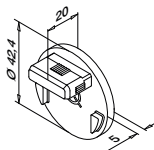

Endeavslutninger