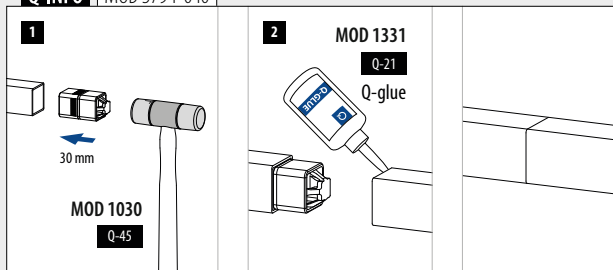

Q-INFO | MOD 5794-040