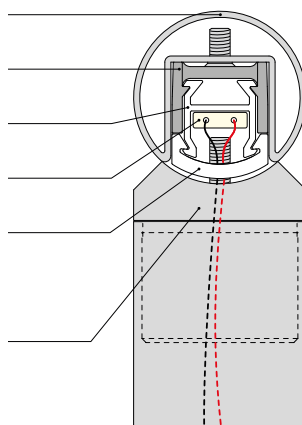

- U-profiler (U = 24): ■ 257
- Adapter MOD 078x-24: ■ 256
- Adapter til plastprofil: ■ 257
- LED-striper: ■ 238, 245
- LED strip dekkprofler: ■ 257
- Håndløperholdere: ■ 260 - 261
- Rekkverksadaptere MOD 0770 / 0772: ■ 262