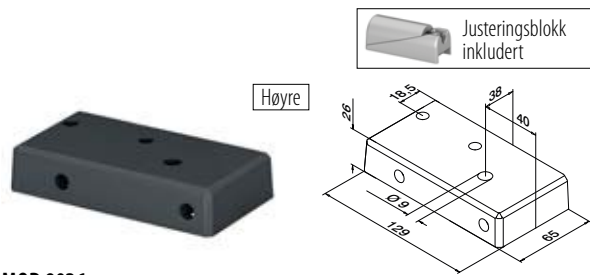

MOD 9026

Aluminium	Rå		
169026-009-02-00		457 - 463	1
Aluminium	Børstet, anodisert		
OUTDOOR			
169026-009-02-18		457 - 463	1
Aluminium	Pulverlakkert RAL 7016, ru overflate		
OUTDOOR			
169026-009-02-33		457 - 463	1
Aluminium	Black Line		
OUTDOOR			
NEW	169026-009-02-82	457 - 463	1