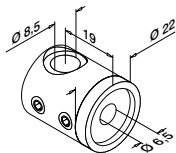

MOD 7450

304	Børstet		
INDOOR			
137450-000-01	QS-15	472	4