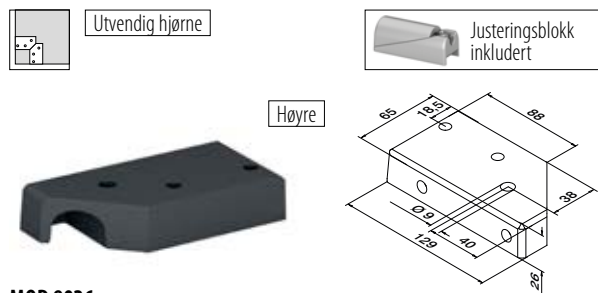

MOD 9026

Aluminium	Rå		
169026-009-92-00		457 - 463	1
Aluminium	Børstet, anodisert		
OUTDOOR			
169026-009-92-18		457 - 463	1
Aluminium	Pulverlakkert RAL 7016, ru overflate		
OUTDOOR			
169026-009-92-33		457 - 463	1
Aluminium	Black Line		
OUTDOOR			
NEW	169026-009-92-82	457 - 463	1

STOLPERKVERKSYSTEMER

EASY ALU