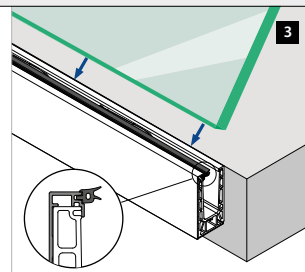

Q-INFO MOD 8434