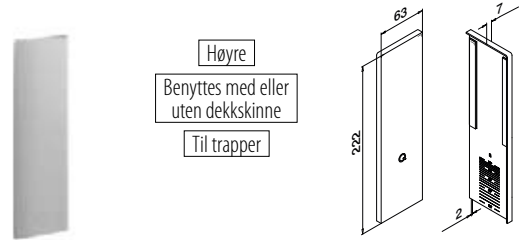

MOD 8133

Aluminium Børstet, anodisert

OUTDOOR

Teip

SELL OUT 168133-02-18

Festet

1