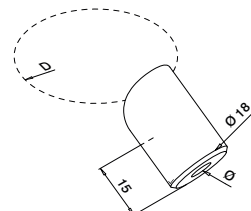

MOD 7401

304		Børstet	
INDOOR	For wire Ø		
137401-000-02	3,2		6
316		Børstet	
OUTDOOR	For wire Ø		
147401-000-02	3,2		6

For rundt rør

Nedover

+/- 35°

MOD 7401

304		Børstet	
INDOOR	D	For wire Ø	
137401-042-02	42,4	3,2	6
316		Børstet	
OUTDOOR	D	For wire Ø	
147401-042-02	42,4	3,2	6

For flatt rør