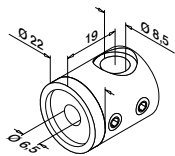

Adaptore til wire