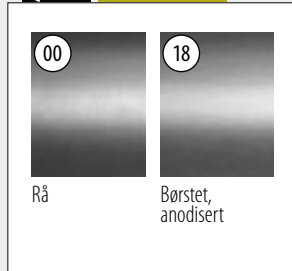

Q-INFO Aluminium