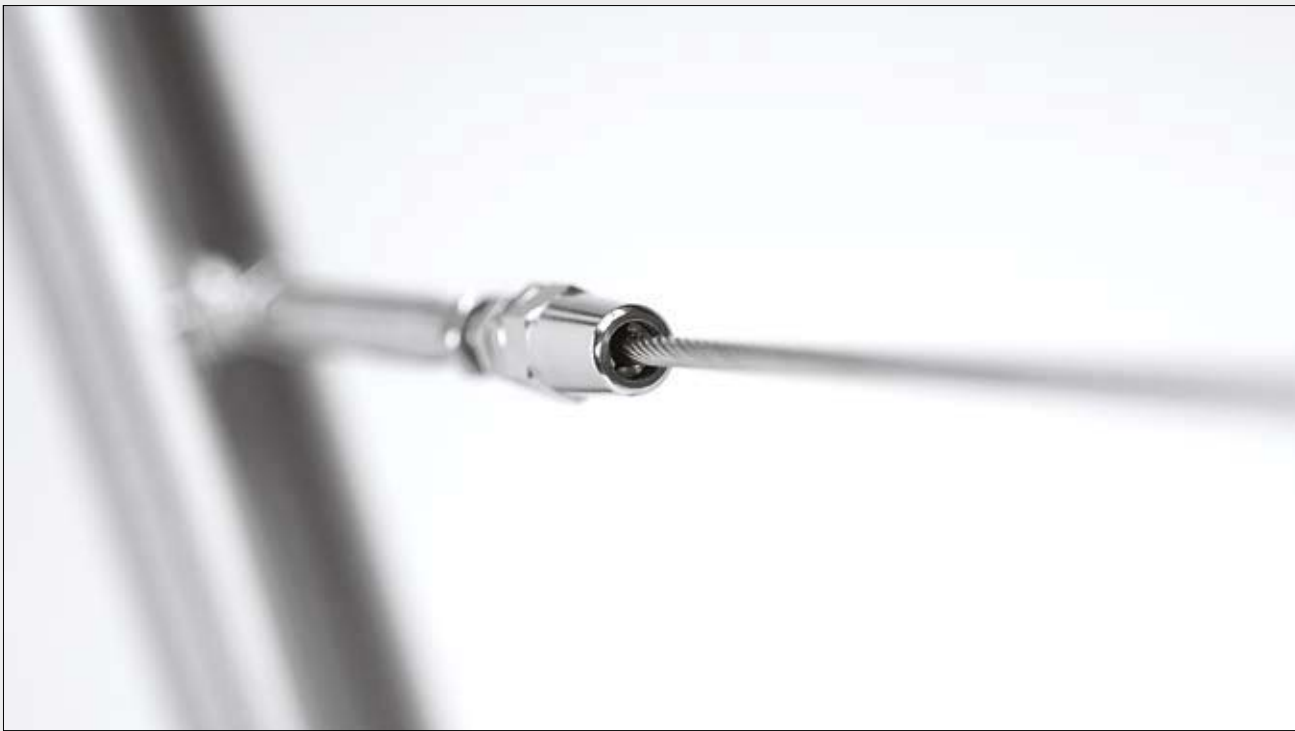

MOD 7400

304 Børstet			
INDOOR	For wire Ø	D	
137400-003	3,2	18	6
137400-006	6,0	20	6
316 Børstet			
OUTDOOR			
147400-003	3,2	18	6
147400-006	6,0	20	6

Q-INFO

Q-INFO

Q-INFO

Q-INFO

Wirestopper for diagonal montering