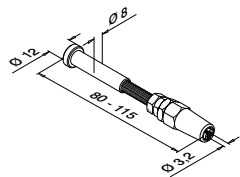

MOD 7450

304	Børstet		
INDOOR			
137450-000-00	QS-15	472	4

MOD 7500

304	Børstet		
INDOOR			
137500			4
316	Børstet		
OUTDOOR			
147500			4