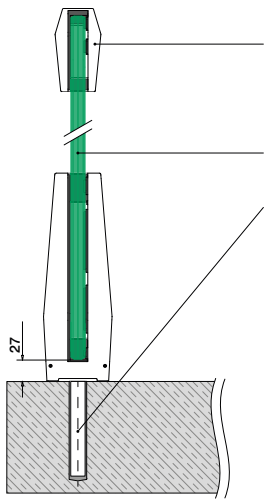

Rekkverksbaser

Gulv-glassklemmer

U-profil: ■ 169 - 185
Valgfri: Glasskobling MOD 6510: ■ 148
Kantbeskyttelse: ■ 166 - 168
Håndløpere 60x20: ■ 149

Sikkerhetsglass: ■ 160 - 161

Alle ankere: ■ 457 - 463

Vær oppmerksom på spesifikasjoner som gjelder montering, glassdimensjonering og glasstyper, se respektive sertifikater og statiske beregninger.