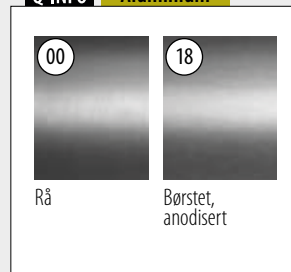

Q-INFO Aluminium