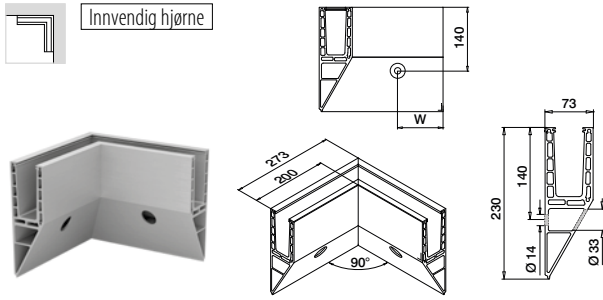

Hjørner, sidemontert

MOD 8441

Aluminium	Børstet, anodisert		
OUTDOOR	W		
168441-01-18	100*	457 - 463	1