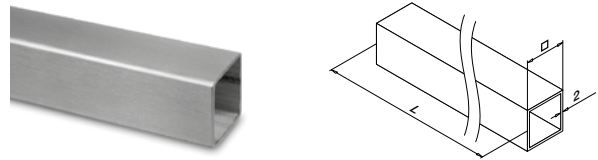

Endelokk

MOD 5728 - EASY HIT®

304 Børstet

INDOOR	For rør □	
135728-040-12	40 x 40 x 2,0	2

304 Black Line

INDOOR		
135728-040-82	40 x 40 x 2,0	2

NEW

316 Børstet

OUTDOOR		
145728-040-12	40 x 40 x 2,0	2

Rør

Q-TUBE

MOD 4900

304 Børstet

INDOOR		
134900-040-25-12	40 x 40 x 2,0	L = 2,5 m
134900-040-50-12	40 x 40 x 2,0	L = 5 m

304 Black Line

INDOOR		
134900-040-50-82	40 x 40 x 2,0	L = 5 m

NEW

316 Børstet

OUTDOOR		
144900-040-25-12	40 x 40 x 2,0	L = 2,5 m
144900-040-50-12	40 x 40 x 2,0	L = 5 m

PREFIX

Koblinger

MOD 5794 - EASY HIT®

316 Rå

OUTDOOR	For rør □	
145794-040	40 x 40 x 2,0	2

International Design Model Protection

MOD 4790

304 Børstet

INDOOR	For rør □	
134790-040-12	40 x 40 x 2,0	2

316 Børstet

OUTDOOR		
144790-040-12	40 x 40 x 2,0	2

Q-INFO | MOD 5794-040

Q-INFO | MOD 4900

Q-INFO | 304