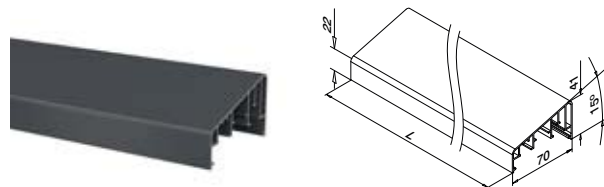

Håndløper profiler

MOD 5950

Aluminium	Børstet, anodisert	
165950-050-00		L = 5 m
Aluminium	Pulverlakkert RAL 7016	
OUTDOOR		
165950-050-18		L = 5 m
Aluminium	Pulverlakkert RAL 7016, ru overflate	
OUTDOOR		
165950-050-33		L = 5 m
Aluminium	Black Line	
OUTDOOR		
NEW	165950-050-82	L = 5 m

MOD 5953

Aluminium	Børstet, anodisert	
165953-050-00		L = 5 m
Aluminium	Pulverlakkert RAL 7016	
OUTDOOR		
165953-050-18		L = 5 m
Aluminium	Pulverlakkert RAL 7016, ru overflate	
OUTDOOR		
165953-050-33		L = 5 m
Aluminium	Black Line	
OUTDOOR		
165953-050-82		L = 5 m

Q-INFO Aluminium

00	18	33 RAL 7016	82 RAL 9005
Rå	Børstet, anodisert	Pulverlakkert	Pulverlakkert
		Antrasittgrå, matt, ru overflate	Sort, matt, ru overflate

Q-INFO

Q-INFO