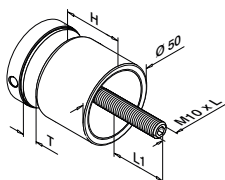

Boltefestet glass

Enkle glassadptere

Ø 50

MOD 0747

304 Børstet

INDOOR	H	T	L	L1	
130747-010-12	10	8 - 17,52	50	11 - 20	2
130747-020-12	20	8 - 25,52	70	13 - 31	2
130747-030-12	30	8 - 25,52	80	13 - 31	2
130747-040-12	40	8 - 17,52	80	11 - 22	2
130747-050-12	50	8 - 17,52	90	11 - 22	2

304 Black Line

INDOOR

NEW 130747-010-82	10	8 - 17,52	50	11 - 20	2
NEW 130747-030-82	30	8 - 25,52	80	13 - 31	2

316 Børstet

OUTDOOR

140747-010-12	10	8 - 17,52	50	11 - 20	2
140747-020-12	20	8 - 25,52	70	13 - 31	2
140747-030-12	30	8 - 25,52	80	13 - 31	2
140747-040-12	40	8 - 17,52	80	11 - 21	2
140747-050-12	50	8 - 17,52	90	11 - 21	2

316 Black Line

OUTDOOR

NEW 140747-010-82	10	8 - 17,52	50	11 - 20	2
NEW 140747-030-82	30	8 - 25,52	80	13 - 31	2

316 Polert

OUTDOOR

140747-030-10	30	8 - 25,52	80	13 - 31	2

Sink Rå

INDOOR

SELL OUT 100747-00	10	8 - 17,52	50	11 - 20	2

Sink Rustfri effekt

OUTDOOR

SELL OUT 100747-20	10	8 - 17,52	50	11 - 20	2

SELL OUT Bare så lenge lageret varer.