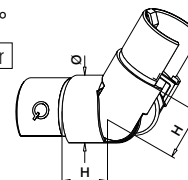

25-55°
Oppover

MOD 6302

304 Børstet

INDOOR	Ø	H	
136302-042-02-12	42,4 x 1,5	30	2
136302-048-02-12	48,3 x 1,5	35	2
136302-060-02-12	60,3 x 1,5	40	2

SELL OUT

316 Børstet

OUTDOOR	Ø	H	
146302-042-02-12	42,4 x 1,5	30	2
146302-048-02-12	48,3 x 1,5	35	2
146302-060-02-12	60,3 x 1,5	40	2

316 Polert

OUTDOOR	Ø	H	
146302-042-02-10	42,4 x 1,5	30	2

MOD 6302

304 Børstet

INDOOR	Ø	H	
136302-042-01-12	42,4 x 1,5	30	2
136302-048-01-12	48,3 x 1,5	35	2
136302-060-01-12	60,3 x 1,5	40	2

SELL OUT

316 Børstet

OUTDOOR	Ø	H	
146302-042-01-12	42,4 x 1,5	30	2
146302-048-01-12	48,3 x 1,5	35	2
146302-060-01-12	60,3 x 1,5	40	2

316 Polert

OUTDOOR	Ø	H	
146302-042-01-10	42,4 x 1,5	30	2