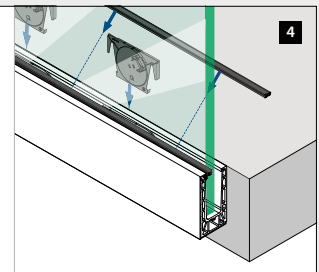

Q-INFO MOD 8434