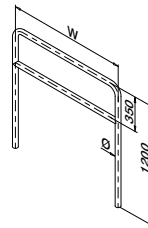

[https://q-ne.ws/
BarrierLine23](https://q-ne.ws/BarrierLine23)

BARRIER LINE

Bøylerekkverk

MOD 0090

316		Børstet		
OUTDOOR	W	Ø		
140090-248-09-12	900	48,3 x 2,0	1	
140090-248-12-12	1200	48,3 x 2,0	1	

MOD 0091