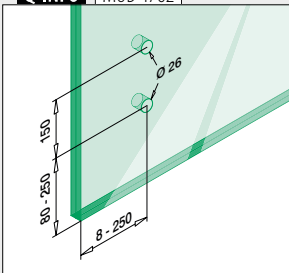

Q-INFO MOD 4762