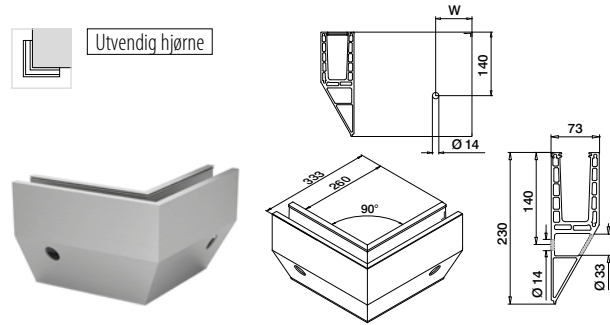

Hjørner, sidemontert

MOD 8441

Aluminium	Børstet, anodisert		
OUTDOOR	W		
168441-01-18	100*	457 - 463	1

MOD 8441

Aluminium	Børstet, anodisert		
OUTDOOR	W		
168441-02-18	100*	457 - 463	1

*Hullets plassering kan avvike pga. produksjonsmetode.

Endelukk, sidemontert

Venstre
Benyttes uten dekkskinne

MOD 8442

Aluminium	Rå		
	Teip		
168442-01-00	Medfølger		1
Aluminium	Børstet, anodisert		
OUTDOOR			
168442-01-18	Festet		1

Høyre
Benyttes uten dekkskinne

MOD 8442

Aluminium	Rå		
	Teip		
168442-02-00	Medfølger		1
Aluminium	Børstet, anodisert		
OUTDOOR			
168442-02-18	Festet		1

Venstre
Benyttes med eller uten dekkskinne MOD 8445
Til trapper

MOD 8443

Aluminium	Børstet, anodisert		
OUTDOOR	Teip		
168443-01-18	Festet		1

Høyre
Benyttes med eller uten dekkskinne MOD 8445
Til trapper

MOD 8443

Aluminium	Børstet, anodisert		
OUTDOOR	Teip		
168443-02-18	Festet		1

Q-INFO MOD 8442 / 8443

Q-INFO MOD 8443