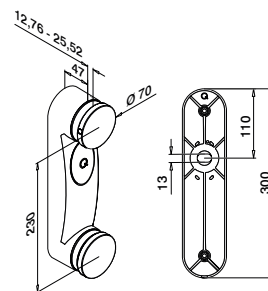

Boltefestet glass

Doble glassadaptere

MOD 0762

304	Børstet		
INDOOR			
130762-12		457 - 463	1

316	Børstet		
OUTDOOR			
140762-12		457 - 463	1

International Design Model Protection

MOD 0760

304	Børstet		
INDOOR			
130760		457 - 463	1

SELL OUT

International Design Model Protection

Boltefestet glass

Doble glassadaptere

Justerbar vinkel

MOD 0766

304	Børstet		
INDOOR			
130766		457 - 463	1

International Design Model Protection

Q-INFO MOD 0766

Q-INFO MOD 0762 / 0760

SELL OUT Bare så lenge lageret varer.

Q-INFO MOD 0762 / 0766

Q-INFO MOD 0760