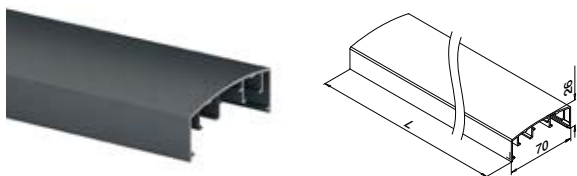

Håndløper profiler

MOD 5950

Aluminium	Børstet, anodisert	
165950-050-00		L = 5 m
Aluminium	Pulverlakkert RAL 7016	
OUTDOOR		
165950-050-18		L = 5 m
Aluminium	Pulverlakkert RAL 7016, ru overflate	
OUTDOOR		
165950-050-33		L = 5 m
Aluminium	Black Line	
OUTDOOR		
NEW	165950-050-82	L = 5 m